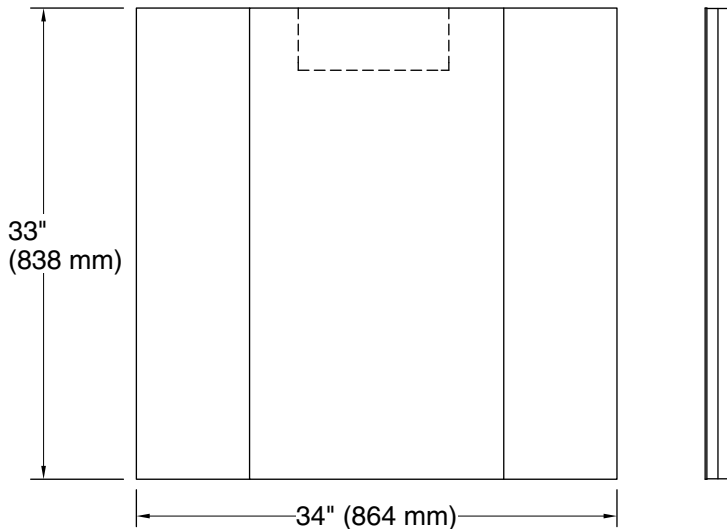

Required Electrical Service

One circuit required, protected with Class A Ground-Fault Circuit-Interrupter (GFCI). Outside North America, this device may be known as a Residual Current Device (RCD).

Lights: 120 V, 15 A, 60 Hz

Technical Information

All product dimensions are nominal.

Mirror type: Wall-mount pivot

Electrical component rating: Lights: 120 V, 0.8 A, 60 Hz

Notes

Install this product according to the installation instructions.

Select the type of fastener based on the wall material. A minimum 20 lb (9.07 kg) load bearing fastener is recommended.

Install the fastener to a stud to avoid possible property and product damage.

A dimmer switch is required. This product is compatible with most residential dimmer switches intended for incandescent and dimmable LED bulbs.