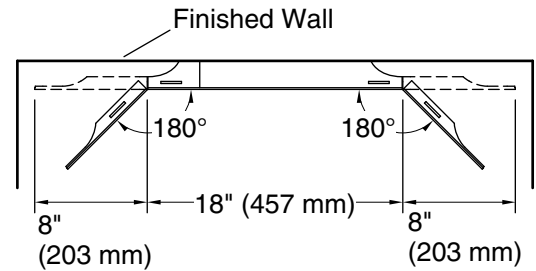

Required Electrical Service

One circuit required, protected with Class A Ground-Fault Circuit-Interrupter (GFCI). Outside North America, this device may be known as a Residual Current Device (RCD).

Lights: 120 V, 15 A, 60 Hz

Technical Information

All product dimensions are nominal.

Mirror type: Wall-mount pivot

Electrical component rating: Lights: 120 V, 0.8 A, 60 Hz

Notes

Install this product according to the installation instructions.

Select the type of fastener based on the wall material. A minimum 20 lb (9.07 kg) load bearing fastener is recommended.

Install the fastener to a stud to avoid possible property and product damage.

A dimmer switch is required. This product is compatible with most residential dimmer switches intended for incandescent and dimmable LED bulbs.