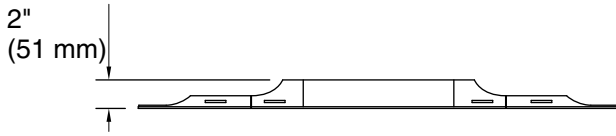

Required Electrical Service

One circuit required, protected with Class A Ground-Fault Circuit-Interrupter (GFCI). Outside North America, this device may be known as a Residual Current Device (RCD).

Lights: 120 V, 15 A, 60 Hz

Technical Information

All product dimensions are nominal.

Mirror type: Wall-mount pivot

Electrical component rating: Lights: 120 V, 0.8 A, 60 Hz

Notes

Install this product according to the installation instructions.

Select the type of fastener based on the wall material. A minimum 20 lb (9.07 kg) load bearing fastener is recommended.

Install the fastener to a stud to avoid possible property and product damage.

A dimmer switch is required. This product is compatible with most residential dimmer switches intended for incandescent and dimmable LED bulbs.