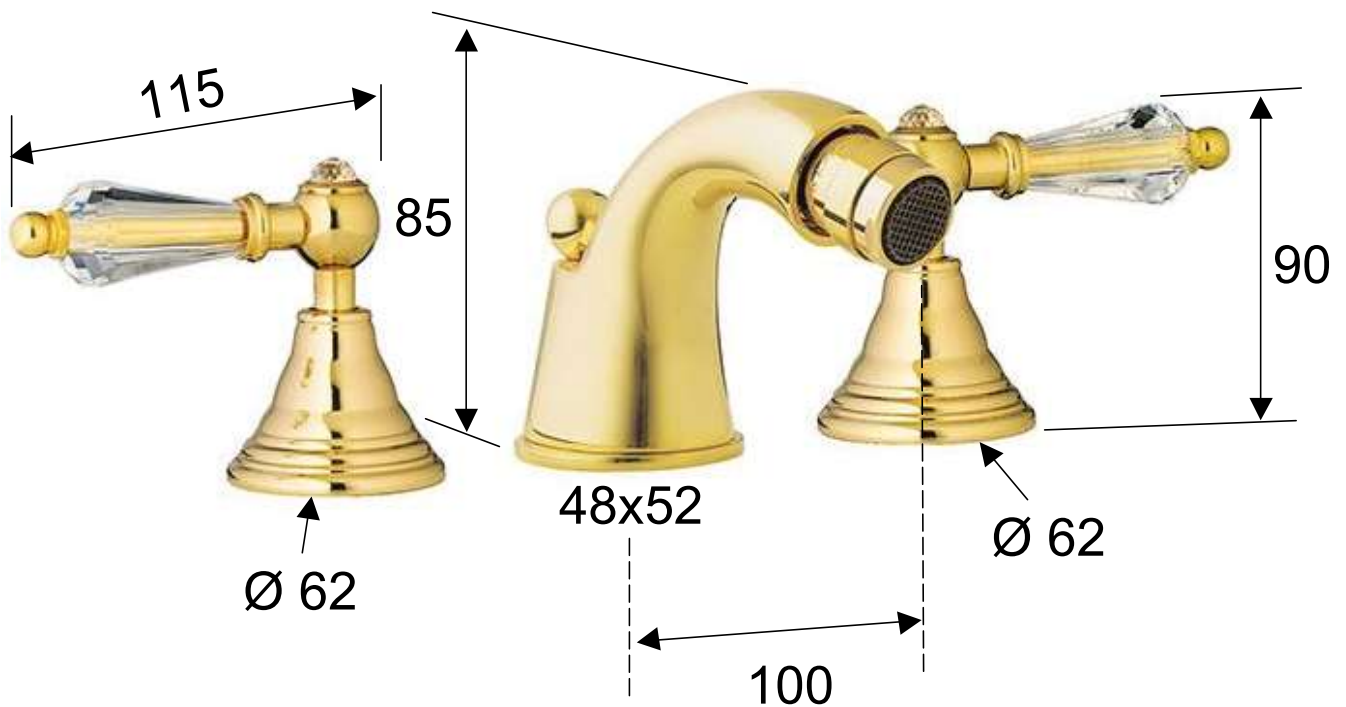

DANIEL

SCHEDA TECNICA TECHNICAL FEATURES

ART. COD.

RY6302DO

MATERIALI / MATERIALS

OTTONE DORATO / GOLD BRASS