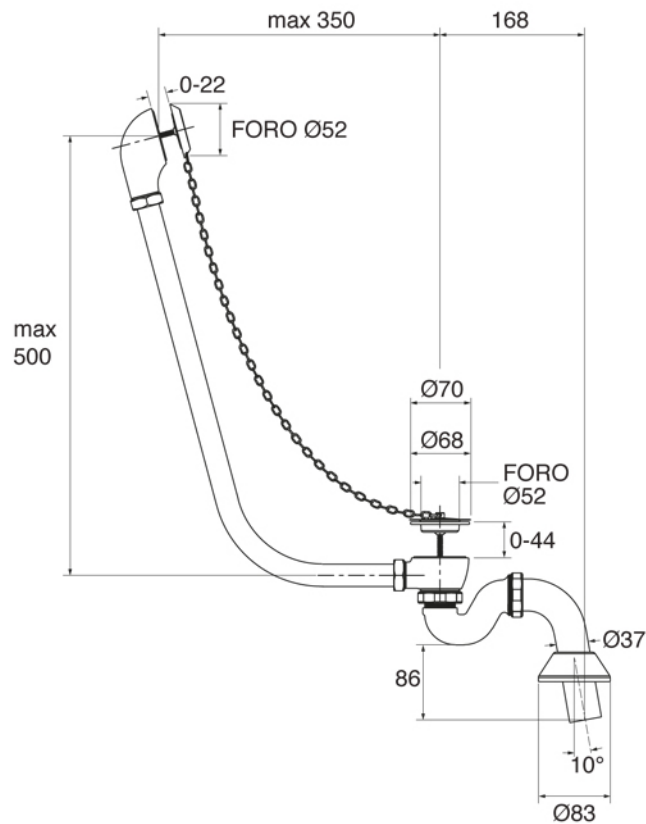

Feet model	A (mm)	B (mm)
Ball & Claw	1080	380
Flower	1030	330

CAST IRON BATHTUB Collection	
Code	Description
9153 9154	Cast iron bathtub 1700x780 (Kg. 129 - Lt. 190) Without taps holes, external unfinished With taps holes, external unfinished

Verona - Italy
tel. +39 045 8006917
fax. +39 045 8020111
gentry-home.com

CAST IRON BATHTUB Collection	
Code	Description
9130	Cast iron bathtub 1540x780
(kg. 113 - Lt. 170) Without taps holes, external unfinished
103	External painting External painting White
105	External painting RAL
106	Gold leaf decoration
107	Silver leaf decoration

Verona - Italy
 tel. +39 045 8006917
 fax. +39 045 8020111
 gentry-home.com

Ball and Claw

Flower

CAST IRON BATHTUB Collection	
Code	Description
9168 9171 9169-C 9170-I/N/O/OR 9170-B/ND/R	Ball&Claw cast iron feet Unfinished White Chrome Incalux, Nickel, Dark Gold, Rose Gold Bronze, Dark Nickel, Copper Flower cast iron feet Unfinished White Chrome Incalux, Nickel, Dark Gold, Rose Gold Bronze, Dark Nickel, Copper
9196 9199 9197-C 9198-I/N/O/OR 9198-B/ND/R	Ball&Claw cast iron feet Unfinished White Chrome Incalux, Nickel, Dark Gold, Rose Gold Bronze, Dark Nickel, Copper Flower cast iron feet Unfinished White Chrome Incalux, Nickel, Dark Gold, Rose Gold Bronze, Dark Nickel, Copper

Verona - Italy
 tel. +39 045 8006917
 fax. +39 045 8020111
 gentry-home.com

CAST IRON BATHTUB Collection	
Code	Description
0190-C 0191-I/N/O/OR 0191-B/ND/R	Exposed bath waste with drain stopper chain and overflow with exposed pipes for floor connector and siphon Chrome Incalux, Nickel, Dark Gold, Rose Gold Bronze, Dark Nickel, Copper