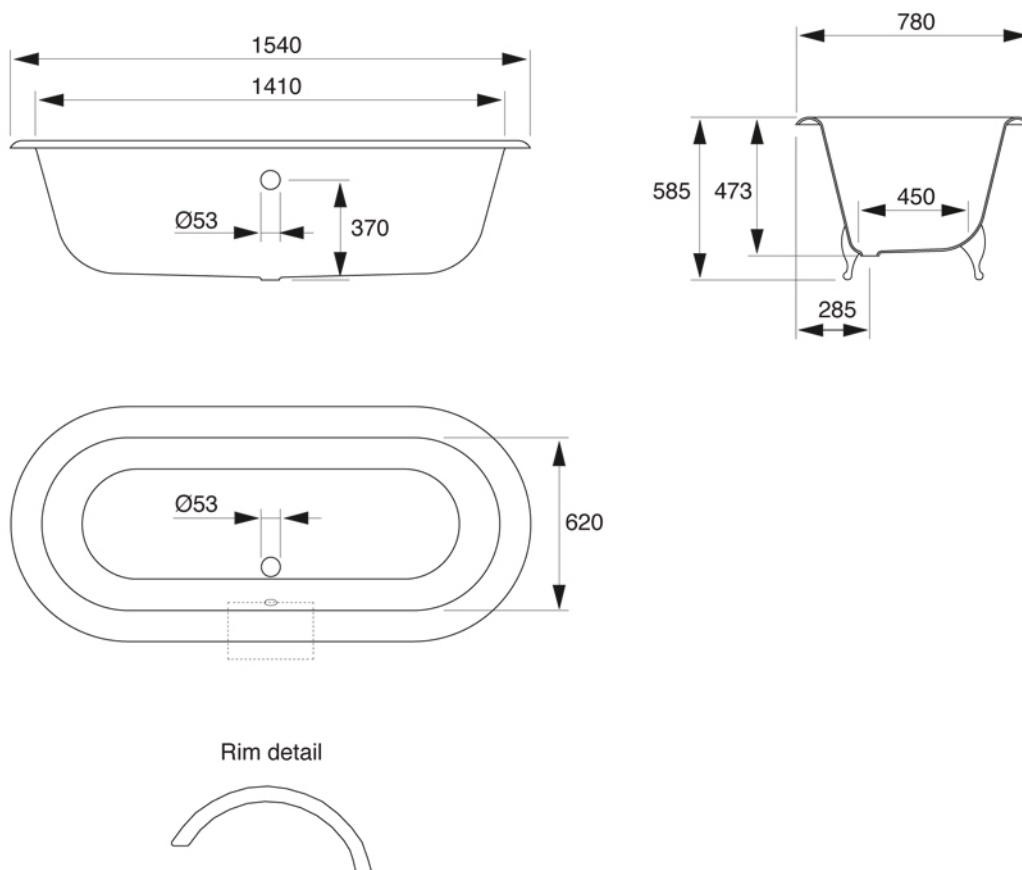

Feet model	A (mm)	B (mm)
Ball & Claw	1080	380
Flower	1030	330

CAST IRON BATHTUB Collection	
Code	Description
9153 9154	Cast iron bathtub 1700x780 (Kg. 129 - Lt. 190) Without taps holes, external unfinished With taps holes, external unfinished

Verona - Italy
tel. +39 045 8006917
fax. +39 045 8020111
gentry-home.com

CAST IRON BATHTUB Collection	
Code	Description
9130	Cast iron bathtub 1540x780
(kg. 113 - Lt. 170) Without taps holes, external unfinished
103	External painting External painting White
105	External painting RAL
106	Gold leaf decoration
107	Silver leaf decoration

Verona - Italy
 tel. +39 045 8006917
 fax. +39 045 8020111
 gentry-home.com

Ball and Claw

Flower

CAST IRON BATHTUB Collection	
Code	Description
9168 9171 9169-C 9170-I/N/O/OR 9170-B/ND/R	Ball&Claw cast iron feet Unfinished White Chrome Incalux, Nickel, Dark Gold, Rose Gold Bronze, Dark Nickel, Copper Flower cast iron feet Unfinished White Chrome Incalux, Nickel, Dark Gold, Rose Gold Bronze, Dark Nickel, Copper
9196 9199 9197-C 9198-I/N/O/OR 9198-B/ND/R	Ball&Claw cast iron feet Unfinished White Chrome Incalux, Nickel, Dark Gold, Rose Gold Bronze, Dark Nickel, Copper Flower cast iron feet Unfinished White Chrome Incalux, Nickel, Dark Gold, Rose Gold Bronze, Dark Nickel, Copper

Verona - Italy
 tel. +39 045 8006917
 fax. +39 045 8020111
 gentry-home.com

CAST IRON BATHTUB Collection	
Code	Description
0190-C 0191-I/N/O/OR 0191-B/ND/R	Exposed bath waste with drain stopper chain and overflow with exposed pipes for floor connector and siphon Chrome Incalux, Nickel, Dark Gold, Rose Gold Bronze, Dark Nickel, Copper