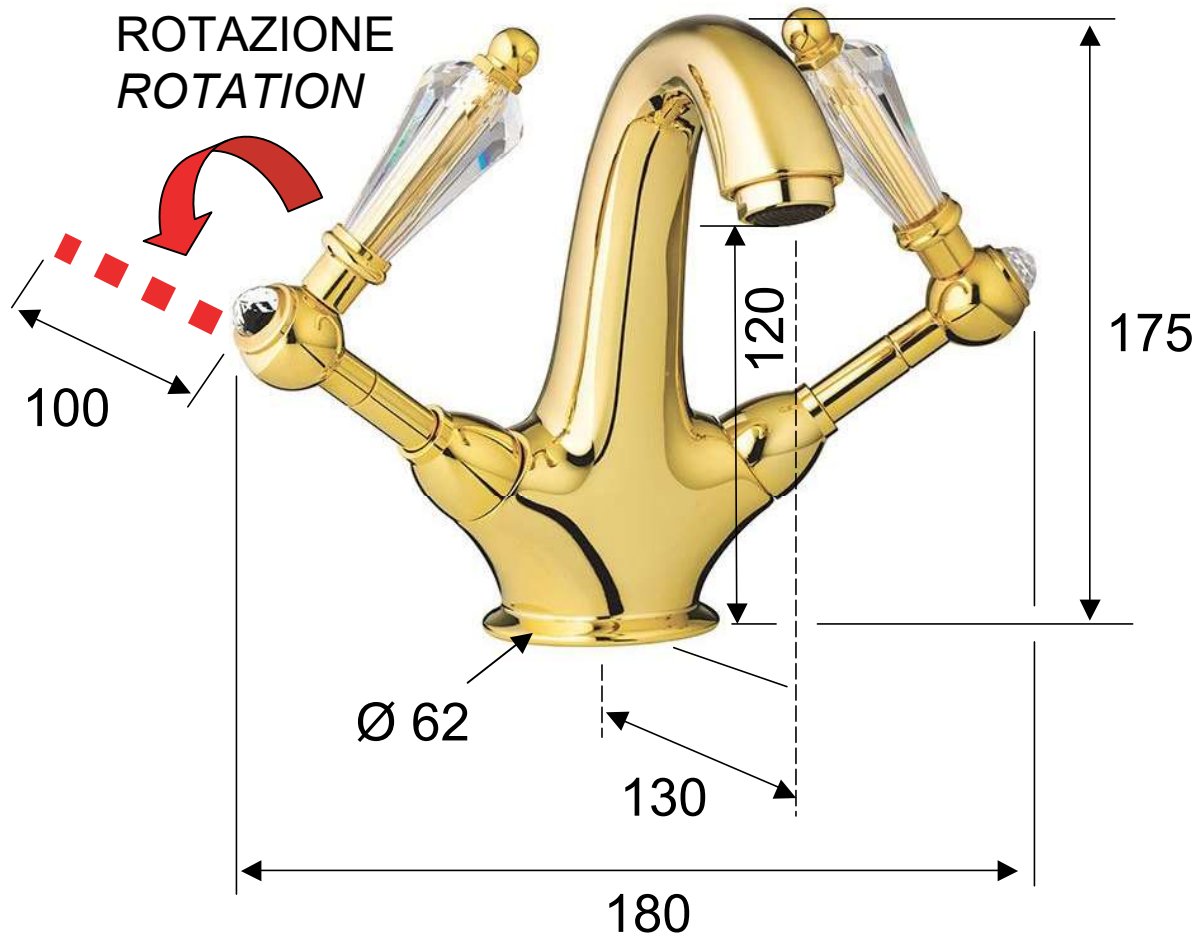

DANIEL

SCHEDA TECNICA TECHNICAL FEATURES

ART. COD.

RY5112LDO

MATERIALI / MATERIALS

OTTONE DORATO / GOLD BRASS