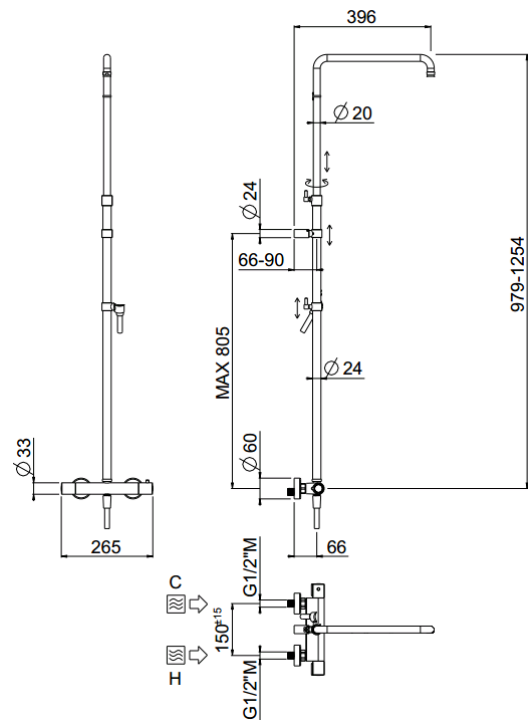

Rigoletto telescopic

Rigoletto telescopic single shower column
01-0840-CR

TECHNICAL INFORMATION

Bridge telescopic shower column including exposed mixer with diverter, turning bar with adjustable mounting. Without shower and shower head. Smooth double anti-torsion PVC flexible hose, cm 150. CHROME

Flow rate:
x rubinetto

FEATURES

double anti-torsion

adjustable telescopic shower column

PICTURE

TECHNICAL DRAWING

SPARE PARTS

ORIC035
T°