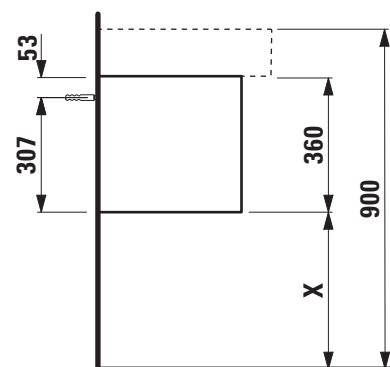

TECHNICAL DRAWINGS / S 1 : 20

B / mm	C / mm	Ceramic
300	300	Kartell by Laufen 81533.1 Ino 81630.0, 81630.2 Sonar 81234.0, 81234.1, 81234.2, 81234.3, 81634.1 Val 81128.1, 81028.2, 81528.1

X = The exact height must be set during installation.