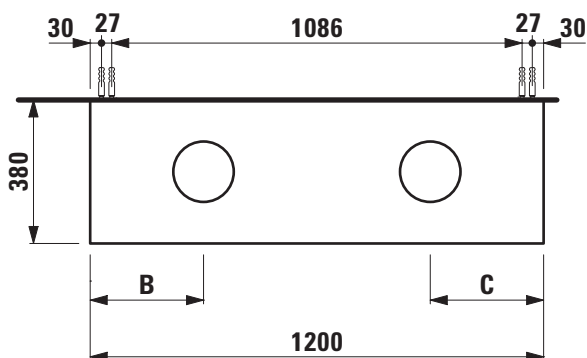

TECHNICAL DRAWINGS / S 1 : 20

B / mm	C / mm	Ceramic
300	300	Kartell by Laufen 81533.1 Ino 81630.0, 81630.2 Sonar 81234.0, 81234.1, 81234.2, 81234.3, 81634.1 Val 81128.1, 81028.2, 81528.1

X = The exact height must be set during installation.