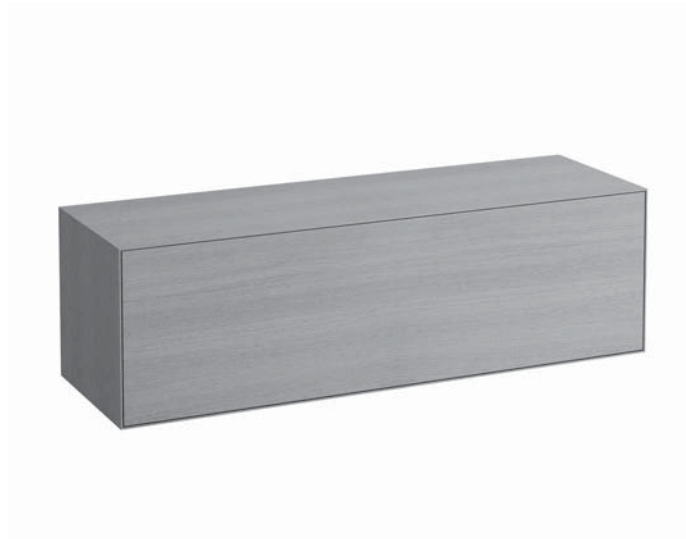

Vanity unit without / with 2 cut outs

40903.0

40903.4

TECHNICAL DATA

Order no.	40903.0 / without cut out 40903.4 / 2 cut outs	Accessories excl.	Power socket (EU), IP44, order no. 49298.4 Power socket (CH), IP44, order no. 49298.5 Drawer separations (not recommended with shelf) large, order no. 40920.1 Space saving siphon, order no. 89424.0
Dimensions (WxHxD)	1200 x 360 x 380 mm	Mounting acc. incl.	Installation set for furniture, order no. 49120.6
Matching for washbasin	see table below	Mounting information	The walls installed on must meet the requirements of the furniture in terms of weight and the supplied fastening elements. If this cannot be guaranteed another method of installation needs to be chosen. For example with feet.
Specification	Body/Front – lacquered surface veneer with solid wood edges Slim front with a 4 mm rim 1 push and pull full extension drawer without or with cut out	Colours	250 – Light oak 251 – Dark oak
Weight	28,0 kg		
Accessories excl.	Shelf L shaped for drawer, with pre-drilled holes in the back (left and right) for optional power socket, depth 90 mm, order no. 40924.5 depth 150 mm, order no. 40924.6		

Matrix for vanity units 900 mm / 1200 mm depth 380 mm

POSSIBLE COMBINATIONS WITH WASHBASINS INO, KARTELL BY LAUFEN, SONAR, VAL

Vanity unit 900 x 380 mm	
Ceramic	
Ino	
ø1630.0 450x410 mm	✓
ø1630.2 560x450 mm	✓
Kartell by Laufen	
ø1533.1 460x460 mm	✓
ø1033.2 550x460 mm	✓
ø1033.3 600x460 mm	✓
ø1033.4 600x460 mm	✓
ø1033.5 600x460 mm	✓
ø1033.8 900x460 mm	✓
ø1033.9 900x460 mm	✓
ø1333.2 / ø1333.3 1200x460 mm	
Sonar	
ø1234.0 / ø1234.1 340x340 mm	✓
ø1234.2 / ø1234.3 410x365 mm	✓
ø1234.8 / ø1234.9 1000x370 mm	
ø1634.1 410x420 mm	✓
ø1634.2 600x420 mm	✓
ø1634.7 1000x420 mm	
Val	
ø1128.1 400x425 mm	✓
ø1728.5 600x310 mm	✓
ø1528.1 450x420 mm	✓
ø1028.2 550x420 mm	✓
ø1028.3 600x420 mm	✓
ø1028.4 650x420 mm	✓
ø1028.5 750x420 mm	✓
ø1028.7 950x420 mm	