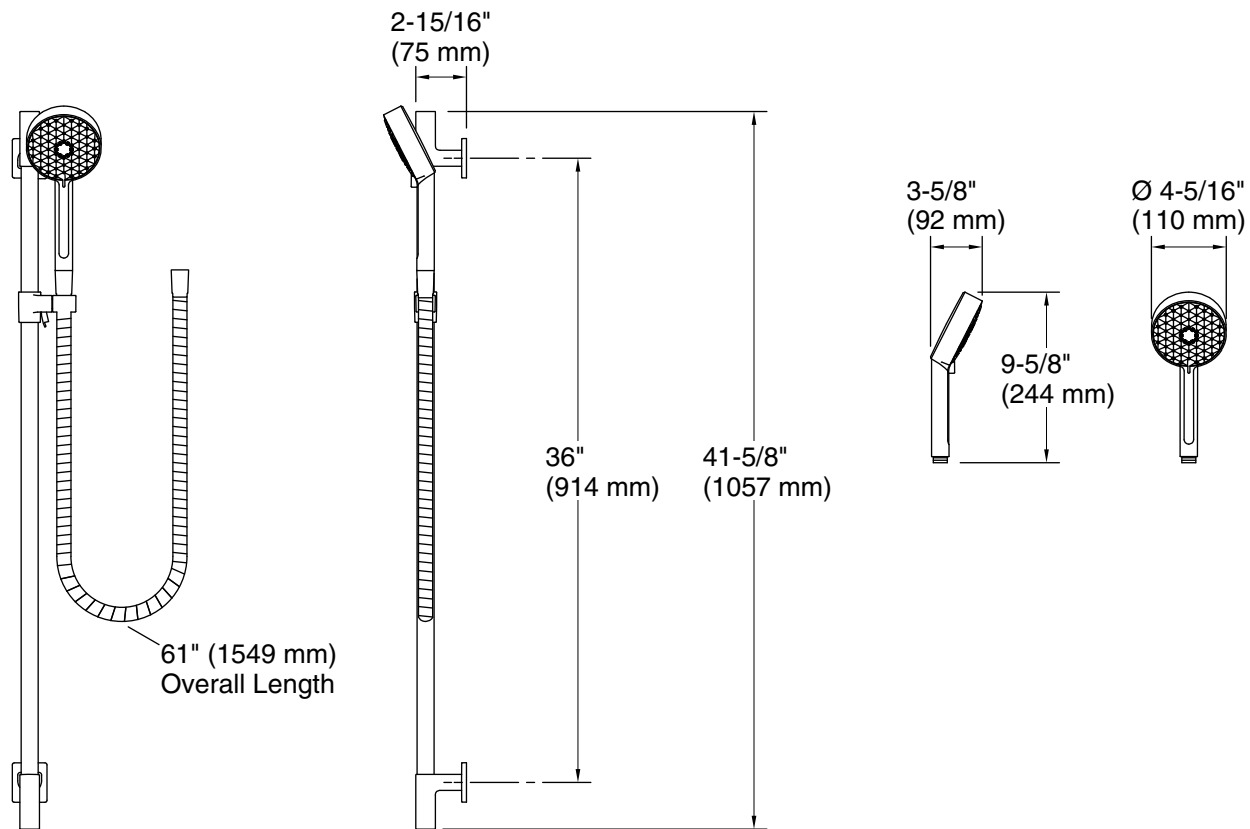

### Included Components

Additional Components:

60-inch MasterShower® metal hose

ADA

OBC

### Technical Information

All product dimensions are nominal.