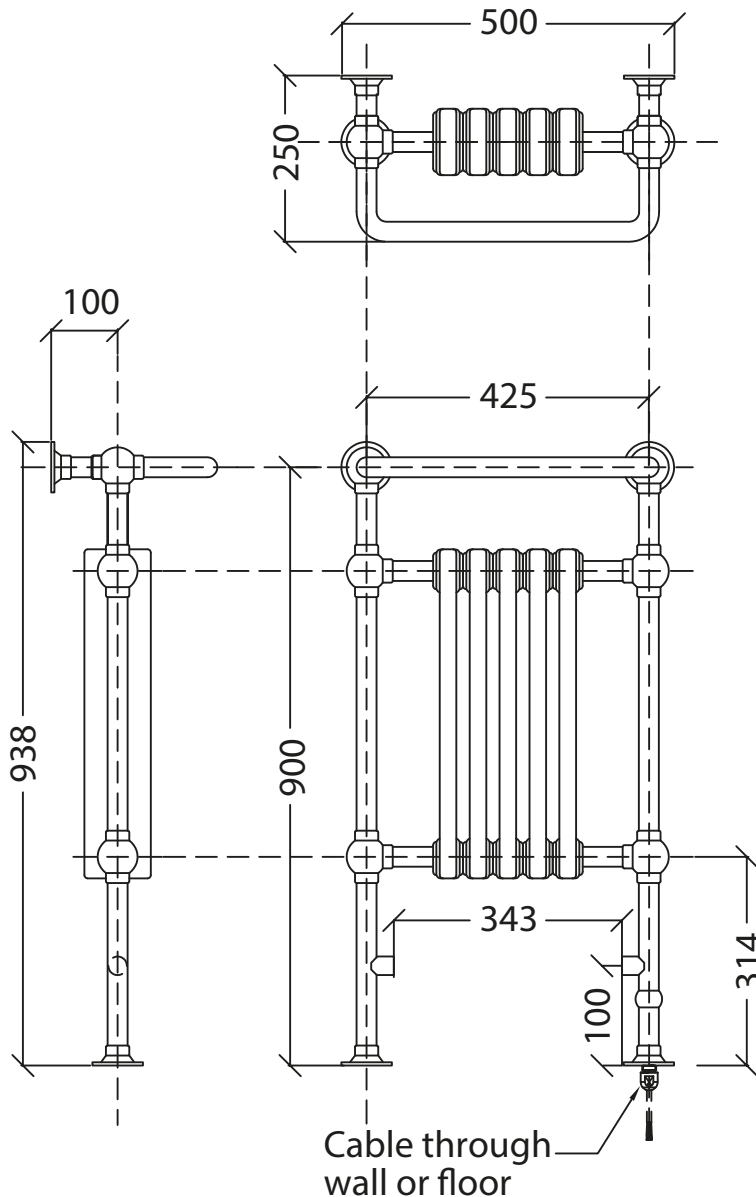

Catchpole & Rye

Saracens Dairy,
Pluckley,
Kent. U.K.
TN27 0SA.
TEL: +44 (0)1233 840840
EMAIL: info@catchpoleandrye.com

Product Range:

Towel Rails

Product Name:

The Original Cloakroom Heated
Towel Radiator (1875 BTU)

DIMENSIONAL DATA SHEET DATE: AUGUST 2018

NOTES:

DIMENSIONS IN MILLIMETRES.

WHILST EVERY EFFORT IS MADE TO ENSURE THE ACCURACY OF THESE DATA SHEETS THEY ARE SUBJECT TO CHANGE WITHOUT NOTICE AS PART OF THE COMPANY'S PRODUCT DEVELOPMENT PROCESS.