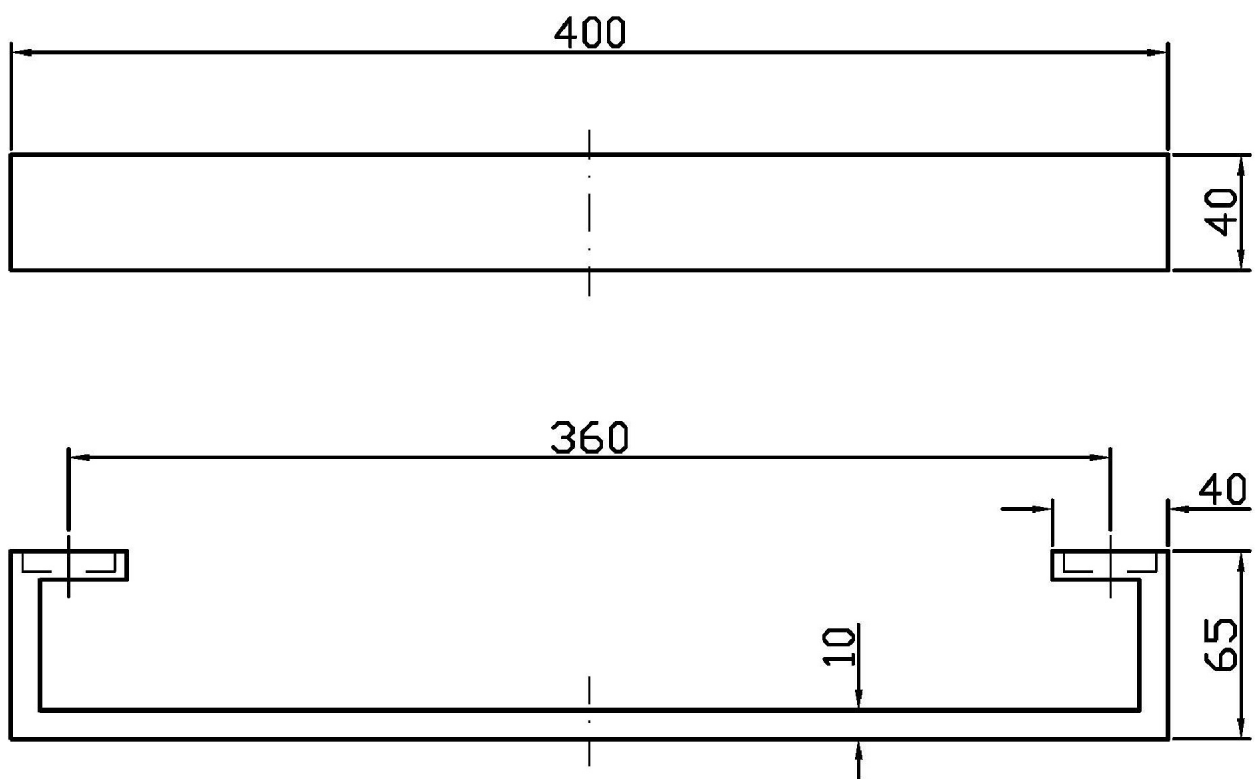

Marchio / Brand ZUCCHETTI

Classe / Class ACC

AGUABLU

ZAC421

Porta salviette. / Towel holder.

Porta salviette L. 400 mm.

Towel holder, length 400 mm.

Finiture / Finishes

Cromo / Chrome

AGUABLU

ZAC421

Disegno Complessivo / Overall Drawing

AGUABLU

ZAC421

Pesi e Misure / Weights and Sizes

Peso (Kg) Weight (lb)	1,05 (Kg)	2,31 (lb)
Volume test (dc3) - (in3)	2,00 (dc3)	122,05 (in3)
h (mm) - (in)	50,00 (mm)	1,97 (in)
L1 (mm) - (in)	76,00 (mm)	2,99 (in)
L2 (mm) - (in)	525,00 (mm)	20,67 (in)