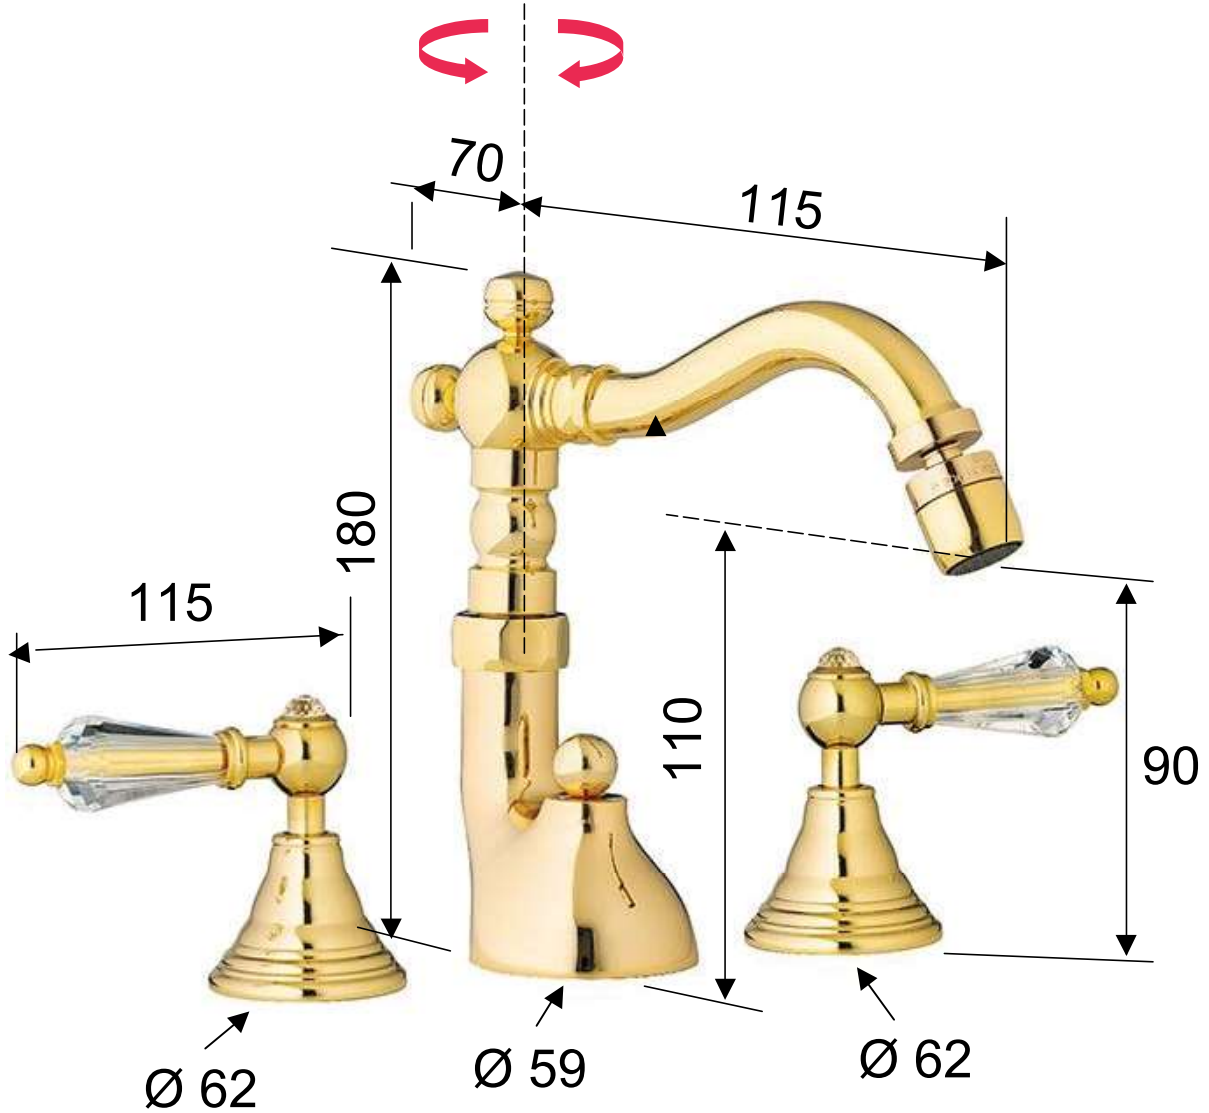

DANIEL

SCHEDA TECNICA TECHNICAL FEATURES

ART. COD.

RY6004DO

CANNA GIREVOLE
TURNING SPOUT

MATERIALI / MATERIALS

OTTONE DORATO / GOLD BRASS