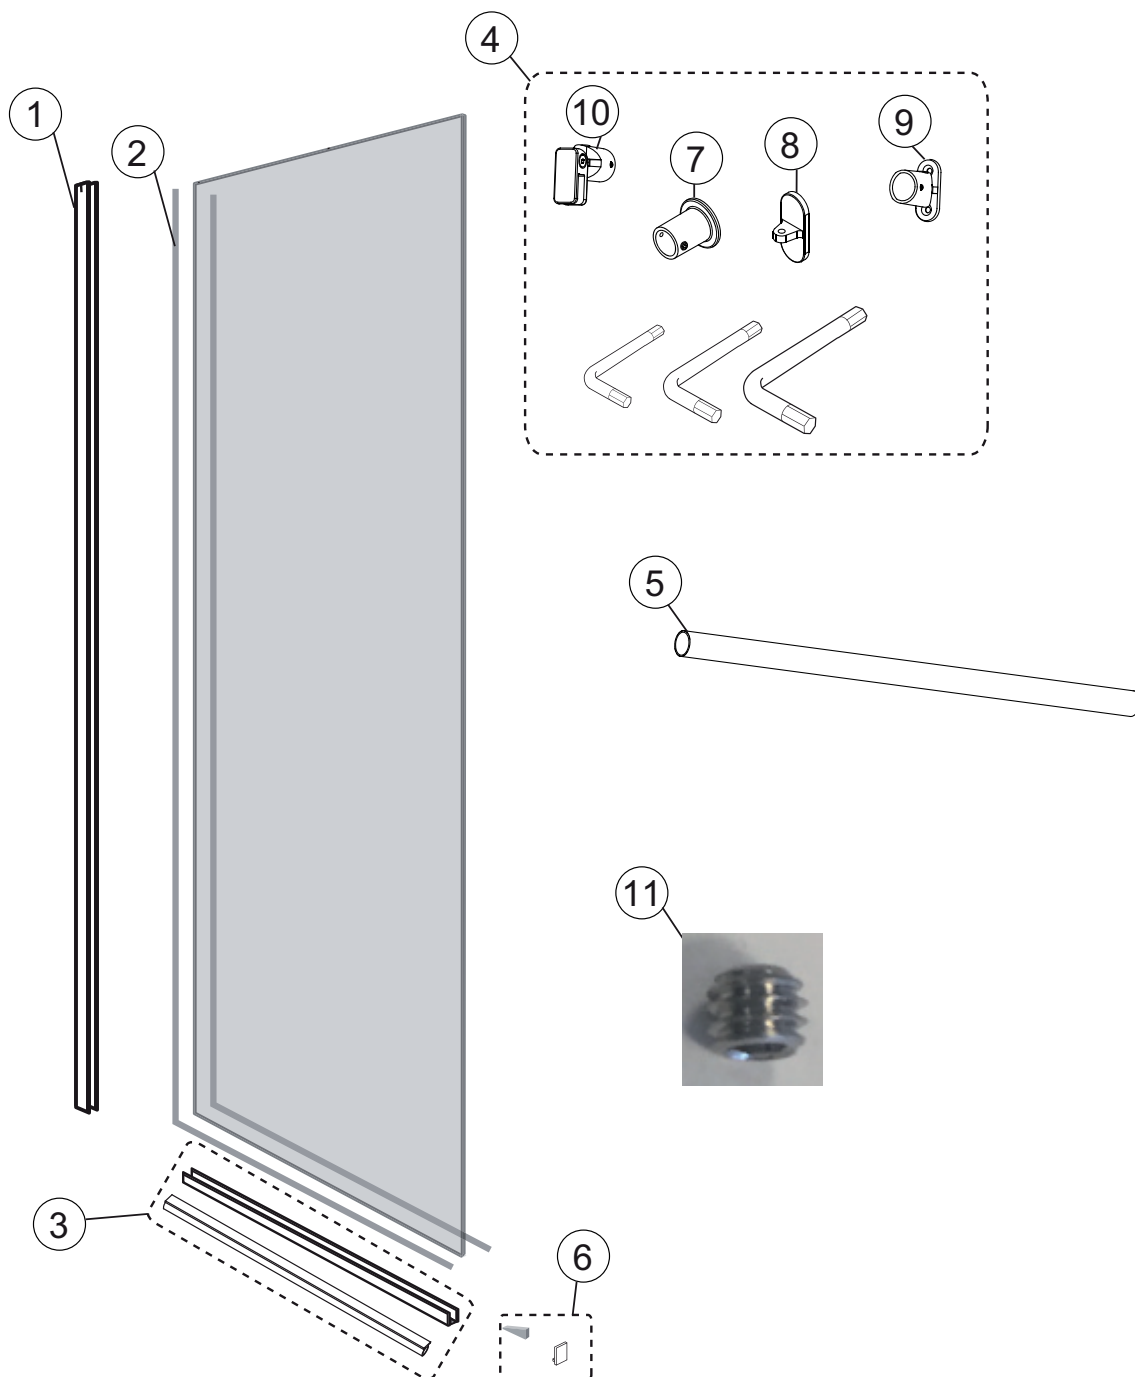

Hafa® IglooPro I-Wall

Art: 1450330, 1450331, 1450332, 1450333,
1450340, 1450341, 1450342, 1450343

Spare Parts

Hafa®

Hafa
Svarvaregatan 5, Box 525
SE-301 80 Halmstad
SWEDEN

Garanti/Warranty.
Service, resevdelar/spare-parts
Sweden: Tel: +46 (0)35 15 44 75
Norway: Tel: +47 69 31 02 30
Finland: Puh: 0207 43 50 00

www.hafa.se
www.hafa.dk
www.hafabad.no
www.hafa.se
www.hafabathroom.ru
www.hafa.eu

E-mail:
service@hafa.se
service@hafabad.no