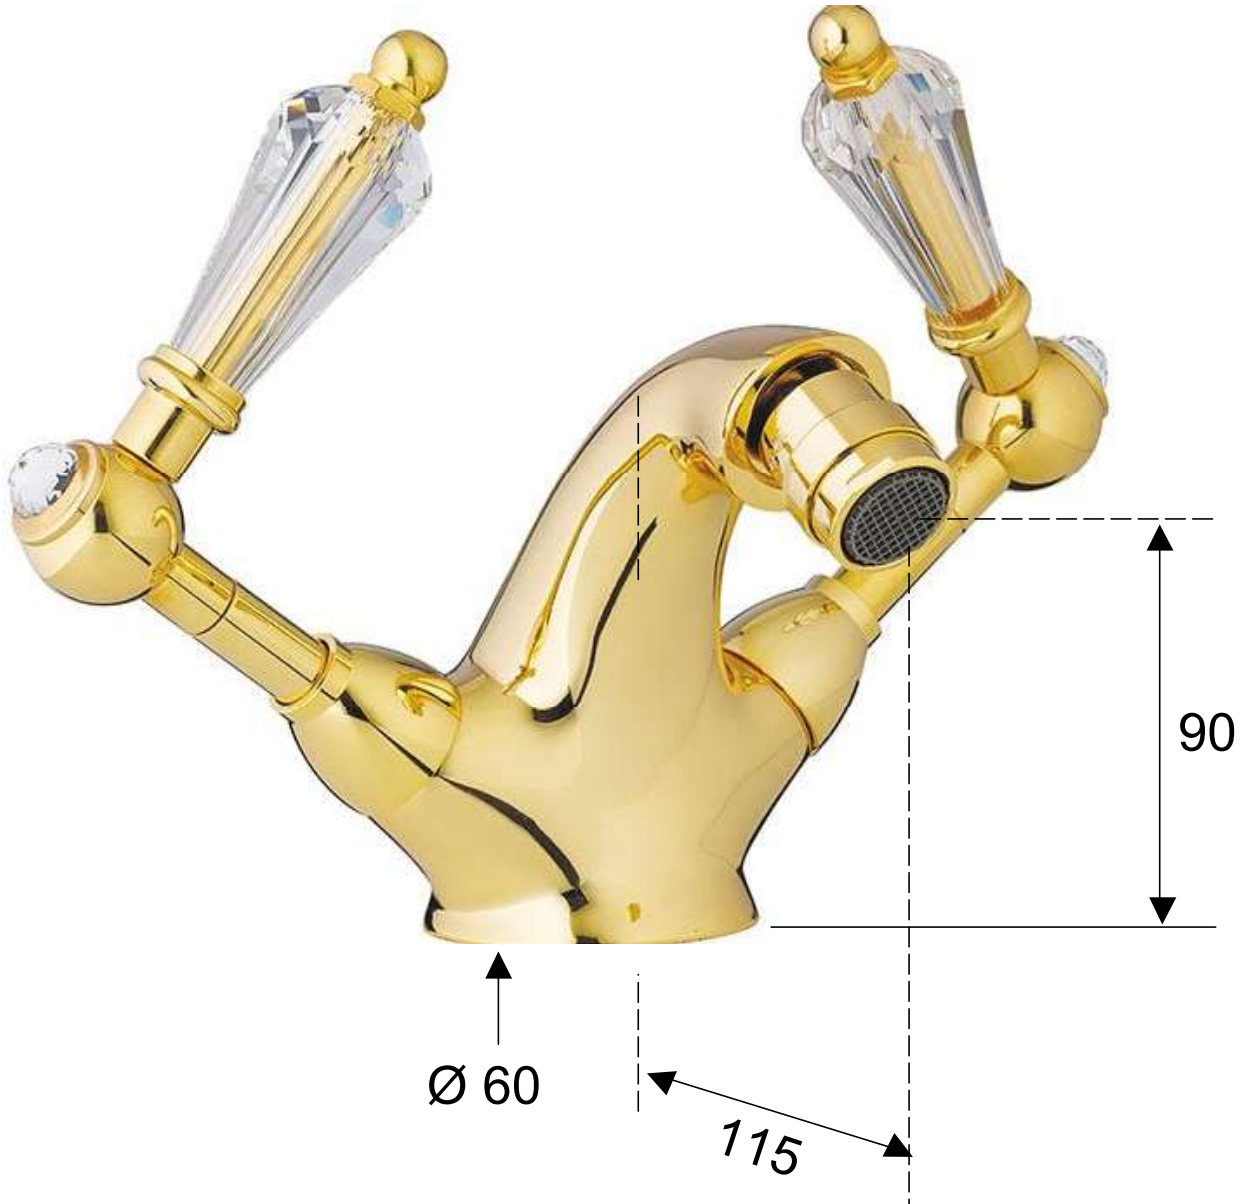

DANIEL

SCHEDA TECNICA TECHNICAL FEATURES

ART. COD.

RY6200DO

MATERIALI / MATERIALS

OTTONE DORATO / GOLD BRASS