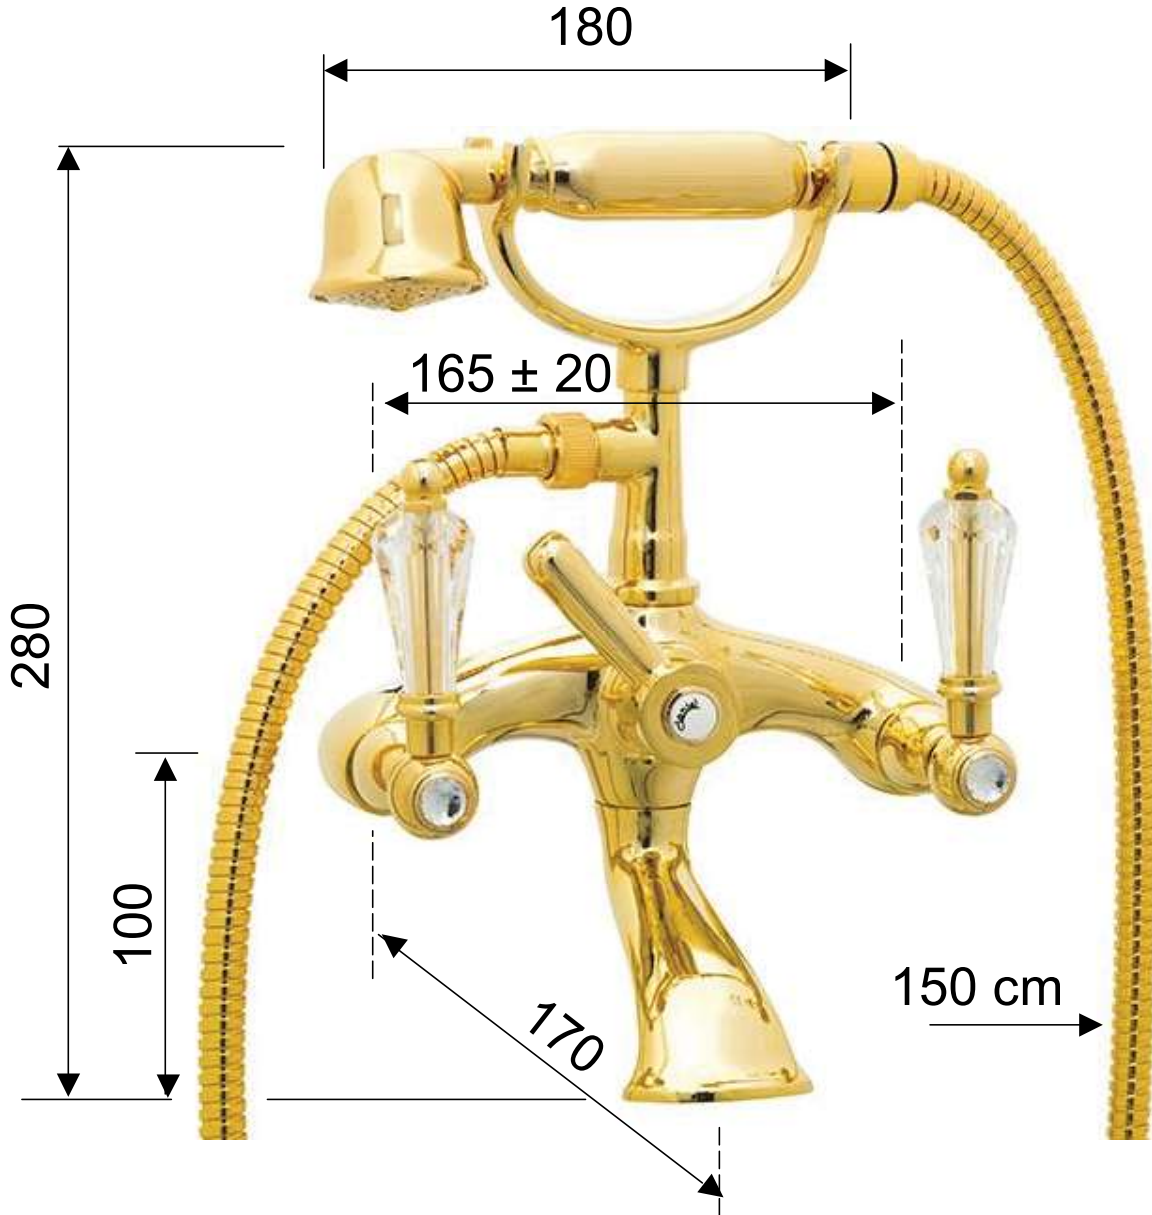

**DANIEL**

SCHEDA TECNICA TECHNICAL FEATURES

ART. COD.

**RY4102DO**

**MATERIALI / MATERIALS**

OTTONE DORATO / GOLD BRASS