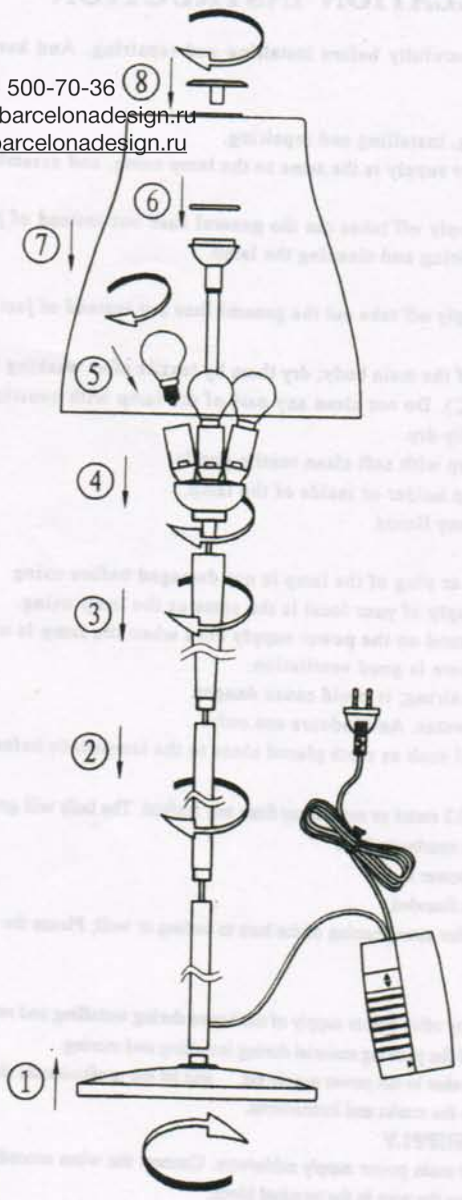

8 (800) 500-70-36
hello@barcelonadesign.ru
www.barcelonadesign.ru

FEATURE

● Lamp Type: E14 3× Max. 60W 220-240V~50Hz
The lamp can be only indoor used.
If the soft cable or wire of the lamp broken
it should be revised by the factory or its service agent,
whatever a professional to avoid danger.