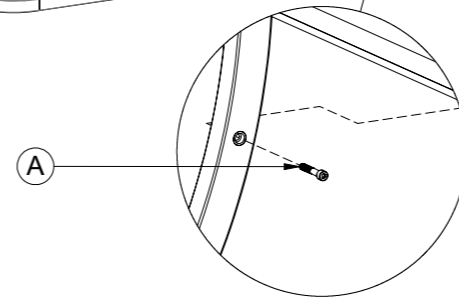

GLOSTER

881-1F

Cradle Day Bed Frame

1

A
x2

2

A
x2

3

A
x16

4

C

A
x20

B
x8

C
x37

1

5