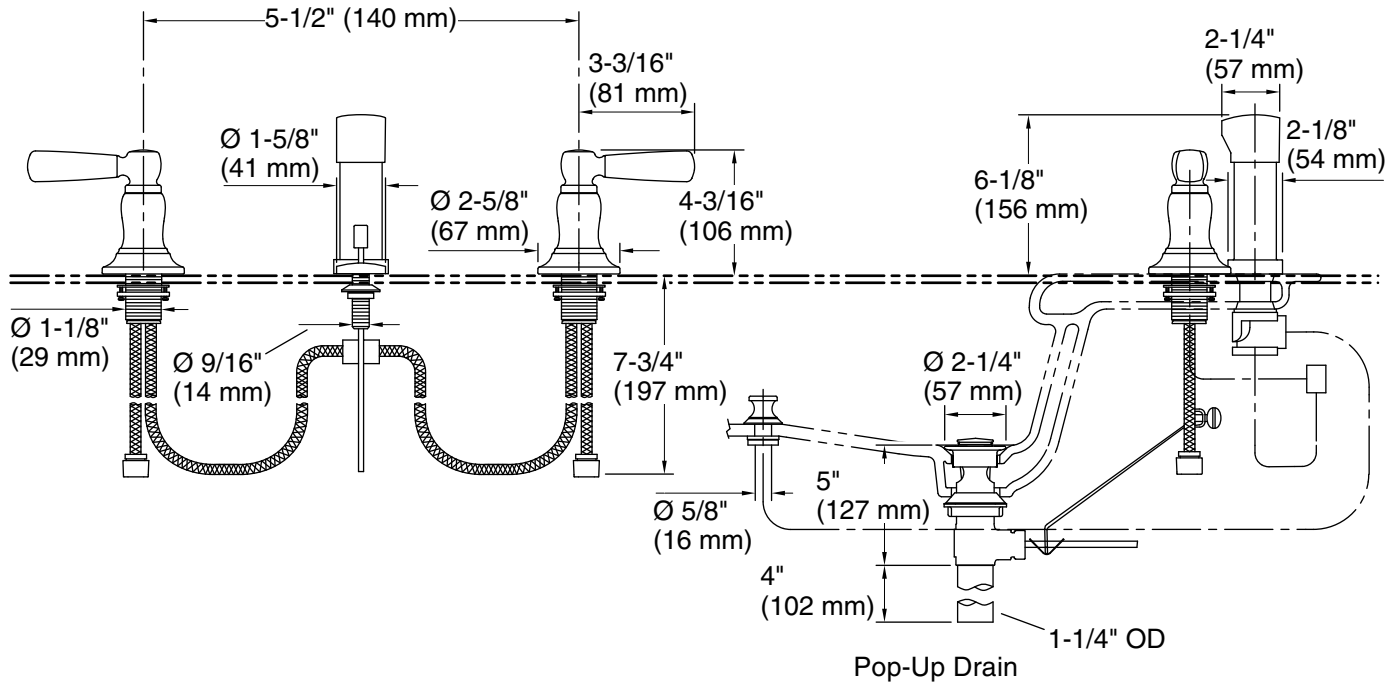

Features

- Flexible connections for easy installation.
- Pop-up drain with lift rod and tailpiece.
- Vertical spray.
- Fixture-mount transfer valve/vacuum breaker.
- Complements Bancroft® Suite.
- Quarter-turn washerless ceramic disc valves.

Material

- Metal construction.

Recommended Products/Accessories

K-23726 Drain treatment

K-23723 Faucet cleaner

Codes/Standards

ASME A112.18.1/CSA B125.1

ASSE 1001

Technical Information

All product dimensions are nominal.

Notes

Install this product according to the installation instructions.