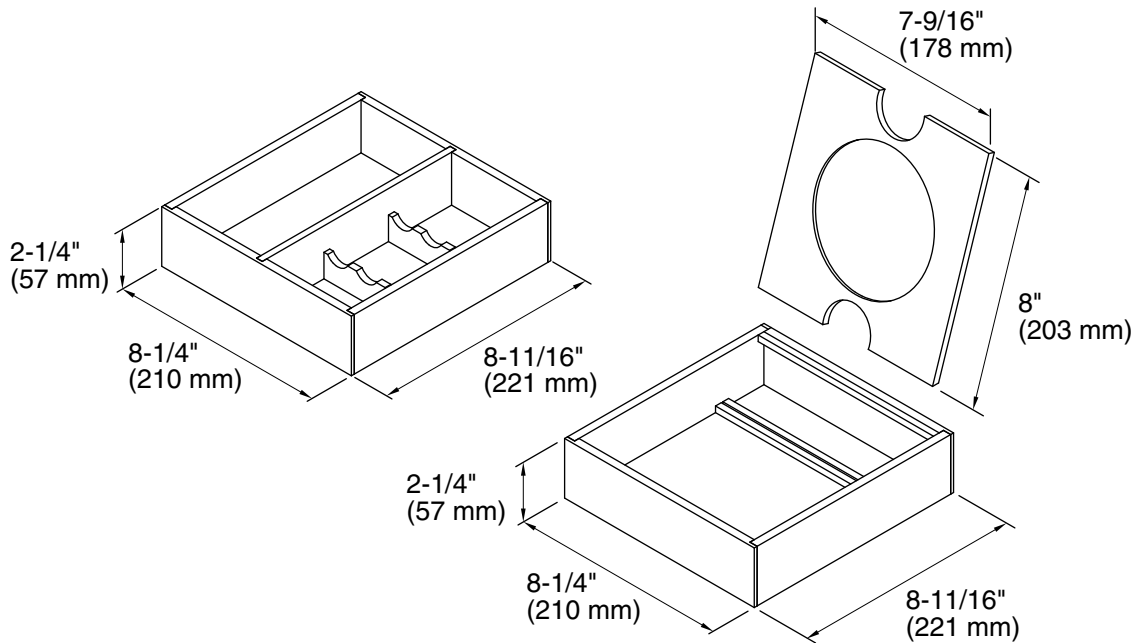

Makeup Storage K-99683

Features

- For use with Jacquard®, Damask®, Poplin®, Marabou®, and Jute® vanities.
- Compartmentalizes vanity drawer to maximize storage space and organize items.
- Includes removable magnifying mirror.
- Compartments for holding makeup brushes and makeup items.
- Bamboo construction.
- Rubber feet allow you to set tray on the countertop during use.

Color tiles intended for reference only.

Color	Code	Description
-------	------	-------------

	1WS	Bamboo Twill
--	-----	--------------

Technical Information

All product dimensions are nominal.

Material: Wood