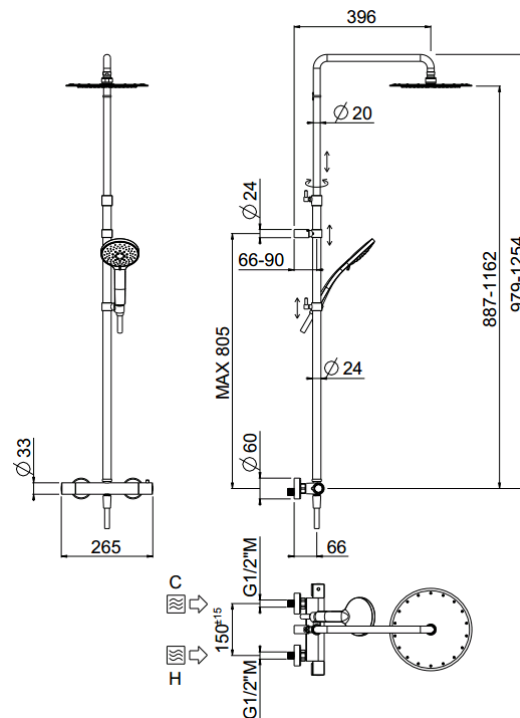

Rigoletto telescopic

Rigoletto telescopic, MySlim inspectable shower head
00-1845-N-CR

TECHNICAL INFORMATION

Bridge telescopic shower column including exposed thermostatic mixer with diverter, turning bar with adjustable mounting. Round ultra-thin shower head, Ø240, non-liming, inspectable and serviceable in chromed stainless steel. 3 jets non-liming shower in ABS. Smooth double anti-torsion PVC flexible hose, cm 150. CHROME

Flow rate:
x rubinetto

PICTURE

SPARE PARTS

ORIC031
T°

ORIC032
2 vie / ways

FEATURES

rain jet

central jet

side jet

double anti-torsion

adjustable telescopic shower column

inspectable round

TECHNICAL DRAWING

FINISHINGS