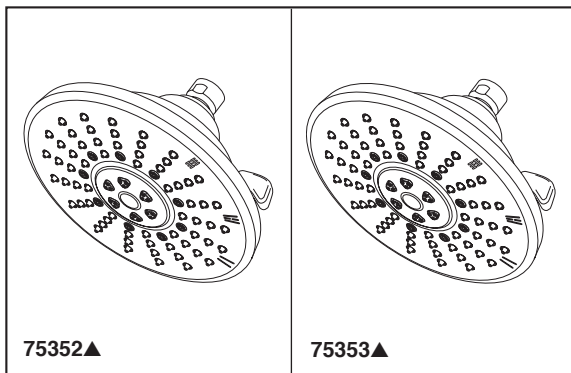

CLASSIC SHOWERHEADS

- 3 Setting Showerhead
- 8" Spray Face Diameter

Submitted Model No.: _____

Specific Features: _____

75352 2.5 GPM Showerhead

 Full Body Spray
 Full Spray w/ Massage
 Massaging Spray

75353 2.5 GPM Showerhead

 Full Body Spray
 Full Spray w/ Massage
 Massaging Spray

▲ Designate proper finish suffix

STANDARD SPECIFICATIONS

- 3 spray settings.
- Easy turn lever to switch between modes.
- 8" spray face diameter.
- Touch-Clean® nozzles to remove mineral deposits.
- Maximum 2.50 at 80 psi, 9.5 L/min @ 550 kPa