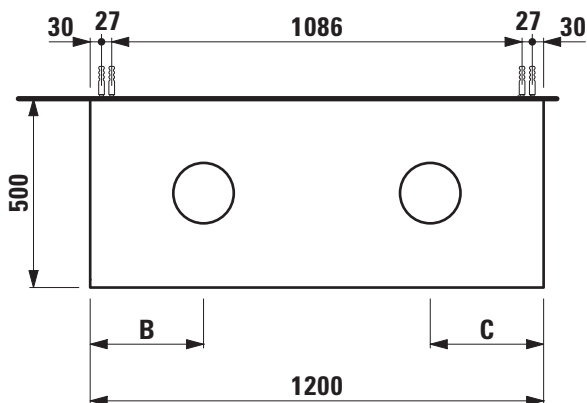

TECHNICAL DRAWINGS / S 1 : 20

B / mm	C / mm	Ceramic
196	403	Val 81228.2 (left)
208	392	Val 81628.8
211	389	Palomba 81680.2
250	350	Val 81228.1
300	300	Kartell by Laufen 81233.1, 81833.1 Living SaphirKeramik 81143.3 (only with wall mounted tap or asymmetric tap position), 81143.5

B / mm	C / mm	Ceramic
300	300	Ino 81230.0, 81730.1 (only with wall mounted tap or asymmetric tap position), 81230.2, 81730.2 (only with wall mounted tap), 81630.0, 81630.2 Sonar 81234.0, 81234.1, 81234.2, 81234.3, 81634.1 Val 81628.0, 816282, 81728.1
403	196	Val 81228.2 (right)

X = The exact height must be set during installation.