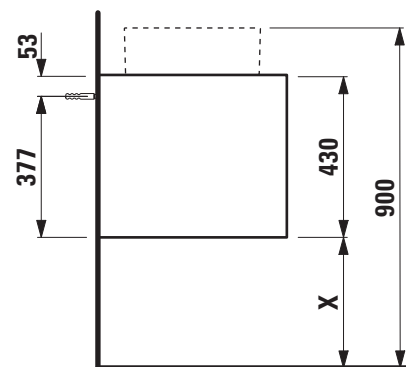

TECHNICAL DRAWINGS / S 1 : 20

B / mm	C / mm	Ceramic
196	403	Val 81228.2 (left)
208	392	Val 81628.8
211	389	Palomba 81680.2
250	350	Val 81228.1
300	300	Kartell by Laufen 81233.1, 81833.1 Living SaphirKeramik 81143.3 (only with wall mounted tap or asymmetric tap position), 81143.5

B / mm	C / mm	Ceramic
300	300	Ino 81230.0, 81730.1 (only with wall mounted tap or asymmetric tap position), 81230.2, 81730.2 (only with wall mounted tap), 81630.0, 81630.2 Sonar 81234.0, 81234.1, 81234.2, 81234.3, 81634.1 Val 81628.0, 816282, 81728.1
403	196	Val 81228.2 (right)

X = The exact height must be set during installation.