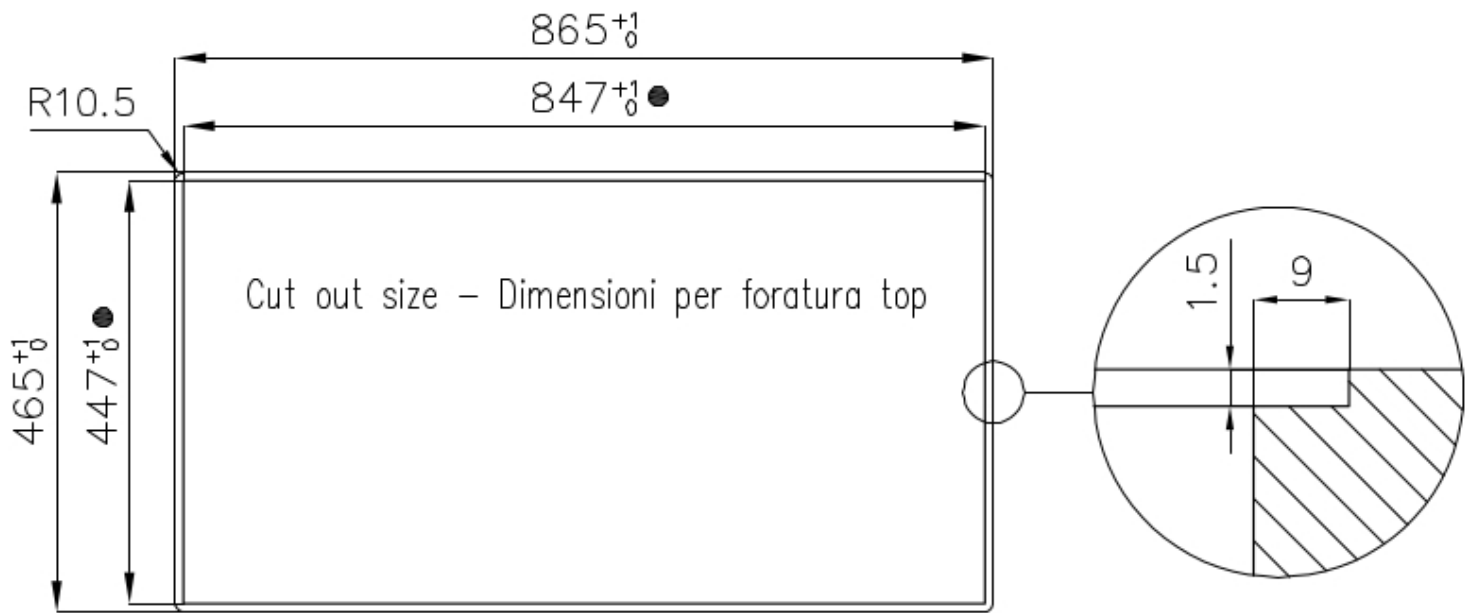

Edge/Installation Type Flush-mount | Top-mount

Dimensions 864x464 mm

Standard fittings Fixing hooks, gasket, drain, overflow and siphon, boxed packing

Mixer holes No standard holes

Built-in hole View technical data sheet (for all Flush-mount / Top-mount models and Under-mount models)

Drainer No

Width 86 cm

Bowl dimension 800x400mm

Number of bowls 1 bowl

Waste fitting 7" drain

FEATURES

7" xxl waste fitting The 7" exhaust has dimensions that are much higher than the standard. The drain includes a large and deep basket for the collection of food waste.

Deep bowls This bowls reach an important depth, over 20 cm, thanks to the advanced production technology, that can be offer great capiciency and practicity in all the washing operations.

High thickness 1mm thick steel. A significant thickness, which guarantees the maximum sturdiness and durability.

Squared bowls - 0/9 radius The square bowls of Foster have perfectly squared vertical edges, while those on the bottom have a small radius of 9 mm that facilitates cleaning operations.

TECHNICAL DATA

- Built-in cut out for FTS – Foratura per installazione FTS