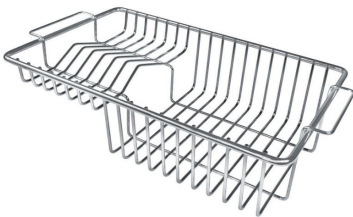

Squared bowls - 0/9 radius The square bowls of Foster have perfectly squared vertical edges, while those on the bottom have a small radius of 9 mm that facilitates cleaning operations.

TECHNICAL DATA

- Built-in cut out for FTS – Foratura per installazione FTS

EQUIPMENT

OPTIONAL ACCESSORIES

Cestello inox 8612 000

Glass chopping board 8631 300

HPDE Chopping board 8657 001

Iroko-wood twin chopping board
8644 004

Stainless steel colander 8154 000

Stainless steel plate rack 8100 154

Stainless steel plate rack 8100 201

White bowl 8153 100

WARNING:

The accessories 8159101, 8100303, 8151000 are only usable in combination with 8644101

The accessories 8100154, 8154000 are only usable in combination with 8644004