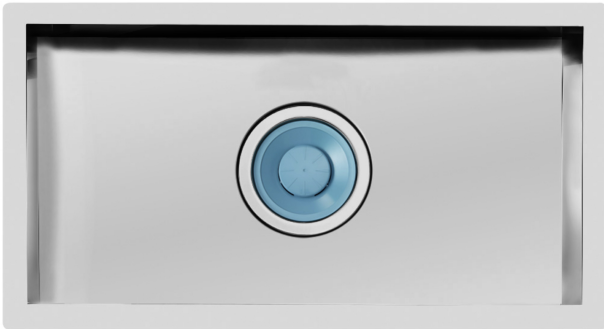

Sink Quadra 7" 1218 097

Sinks

Code: 1218 097

DETAILS

Finish Foster brushed

Material AISI 304 stainless steel

Texture Satin

Base 90 cm

Edge/Installation Type Flush-mount | Top-mount

Dimensions 864x464 mm

Standard fittings Fixing hooks, gasket, drain, overflow and siphon, boxed packing

Mixer holes No standard holes

Built-in hole View technical data sheet (for all Flush-mount / Top-mount models and Under-mount models)

Drainer No

Width 86 cm

Bowl dimension 800x400mm

Number of bowls 1 bowl

Waste fitting 7" drain

FEATURES

7" xxl waste fitting The 7" exhaust has dimensions that are much higher than the standard. The drain includes a large and deep basket for the collection of food waste.

Deep bowls This bowls reach an important depth, over 20 cm, thanks to the advanced production technology, that can be offer great capiciency and practicity in all the washing operations.

High thickness 1mm thick steel. A significant thickness, which guarantees the maximum sturdiness and durability.