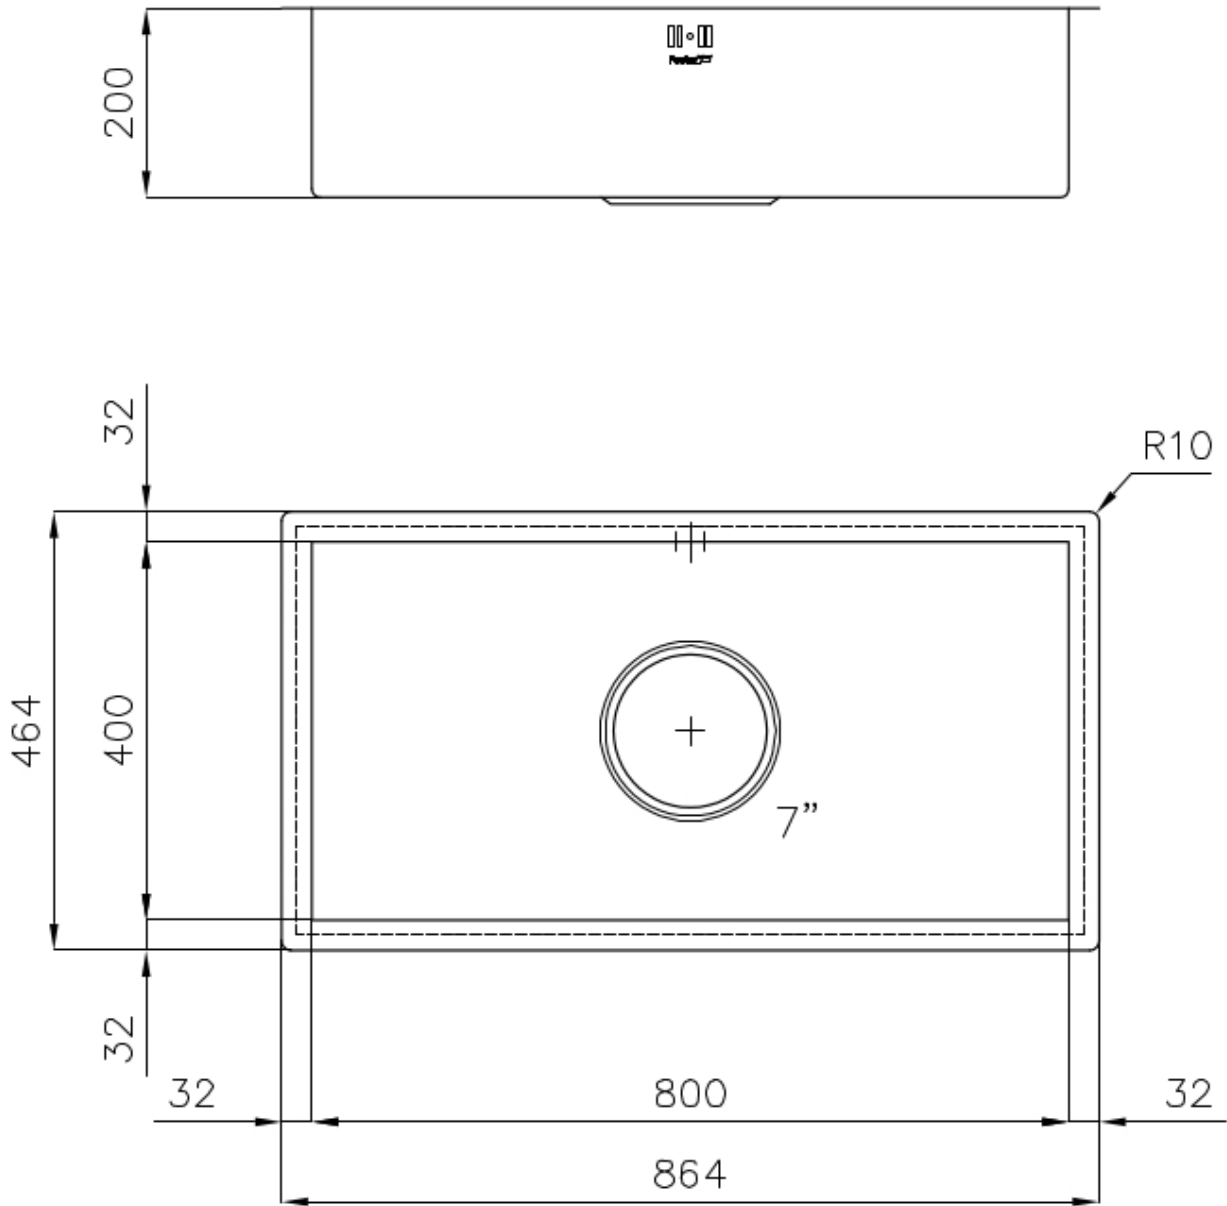

Edge/Installation Type Flush-mount | Top-mount

Dimensions 864x464 mm

Standard fittings Fixing hooks, gasket, drain, overflow and siphon, boxed packing

Mixer holes No standard holes

Built-in hole View technical data sheet (for all Flush-mount / Top-mount models and Under-mount models)

Drainer No

Width 86 cm

Bowl dimension 800x400mm

Number of bowls 1 bowl

Waste fitting 7" drain

FEATURES

7" xxl waste fitting The 7" exhaust has dimensions that are much higher than the standard. The drain includes a large and deep basket for the collection of food waste.

Deep bowls This bowls reach an important depth, over 20 cm, thanks to the advanced production technology, that can be offer great capiciency and practicity in all the washing operations.

High thickness 1mm thick steel. A significant thickness, which guarantees the maximum sturdiness and durability.

Squared bowls - 0/9 radius The square bowls of Foster have perfectly squared vertical edges, while those on the bottom have a small radius of 9 mm that facilitates cleaning operations.

TECHNICAL DATA

- Built-in cut out for FTS – Foratura per installazione FTS