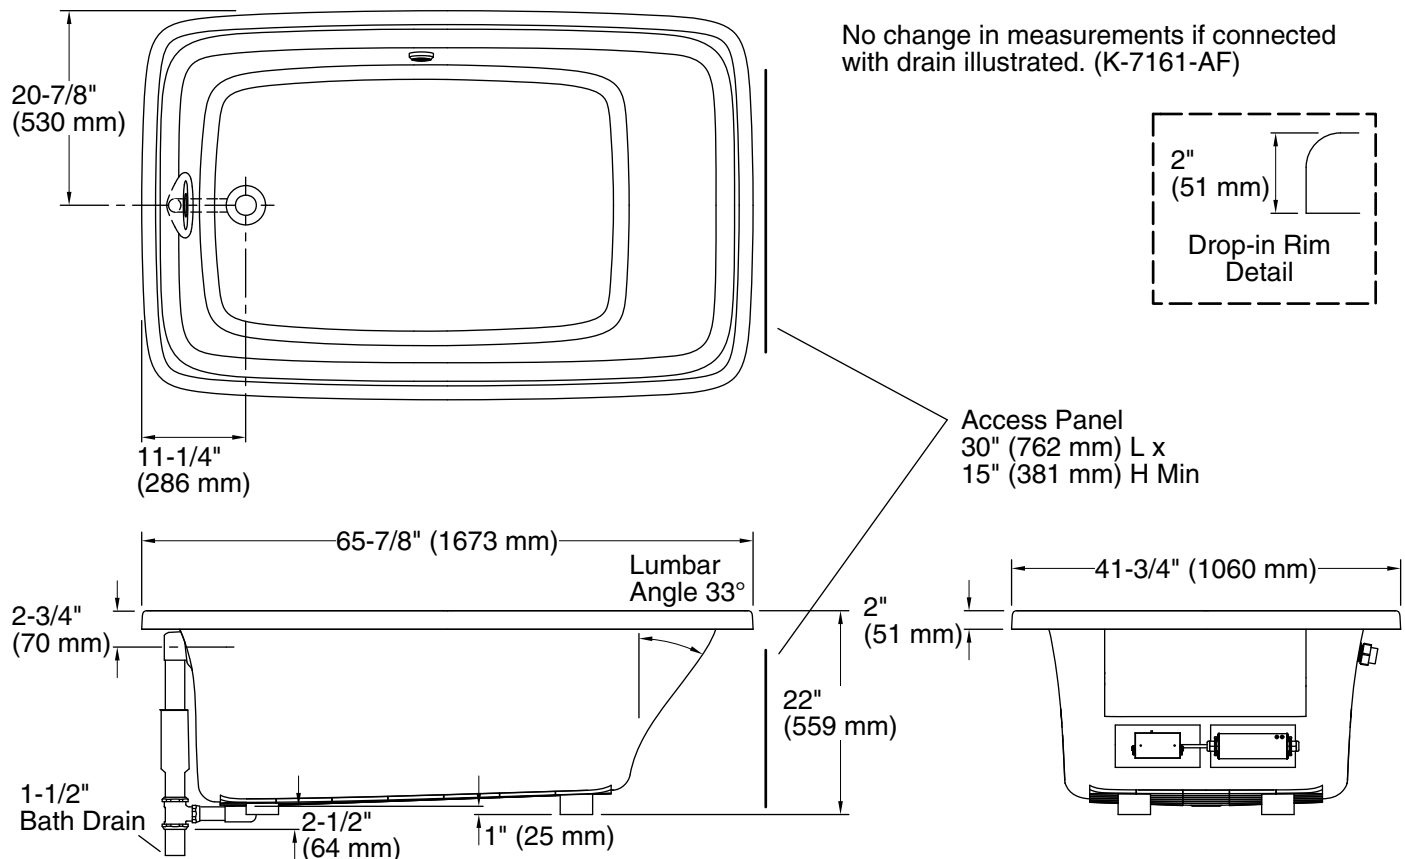

Required Electrical Service

One circuit required, protected with Class A Ground-Fault Circuit-Interrupter (GFCI). Outside North America, this device may be known as a Residual Current Device (RCD).

Heated Surface: 120 V, 15 A, 60 Hz

Technical Information

All product dimensions are nominal.

Installation:	Drop-in
Drain location:	End
Basin area, bottom:	46" x 30" (1168 mm x 762 mm)
Basin area, top:	57" x 34" (1448 mm x 864 mm)
Weight:	80 lbs (36.3 kg)
Minimum floor load:	47 lbs/ft² (229.5 kg/m²)
Water depth:	16" (406 mm)
Water capacity:	95 gal (359.6 L)
Template:	Drop-in, 1043292-7, required, included
Electrical component rating:	Heated Surface: 120 V, 0.5 A, 60 Hz, 65 W

Notes

Measure your actual product for rough-in details. Install this product according to the installation instructions.

The hot water supply should be 70% of the capacity of the bath or greater. Installations will vary.