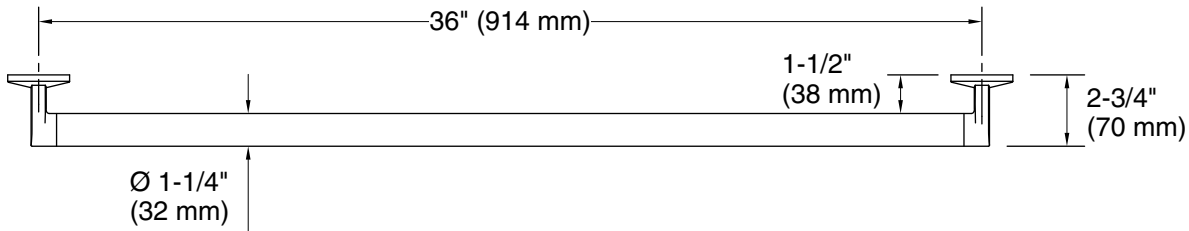

Technical Information

All product dimensions are nominal.

Installation Type: Wall-mount

Material: Zinc, Stainless Steel

Notes

Install this product according to the installation instructions.

WARNING: Risk of personal injury. The wall plates on the grab bar must be mounted to a brace between the wall studs. This will ensure that the weight of the user is adequately supported.

ADA compliant when installed to the specific requirements of these regulations.