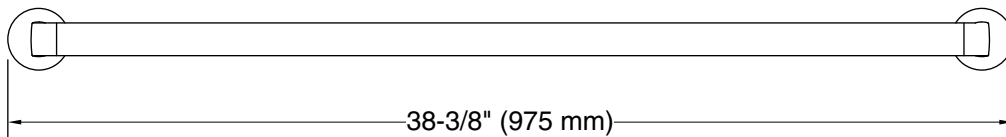

### Features

- 36" (914 mm) bar.
- Provides minimum 300 lb. load capacity.
- Coordinates with other products in the Components collection.

### Technical Information

All product dimensions are nominal.

Installation Type: Wall-mount

Material: Zinc, Stainless Steel