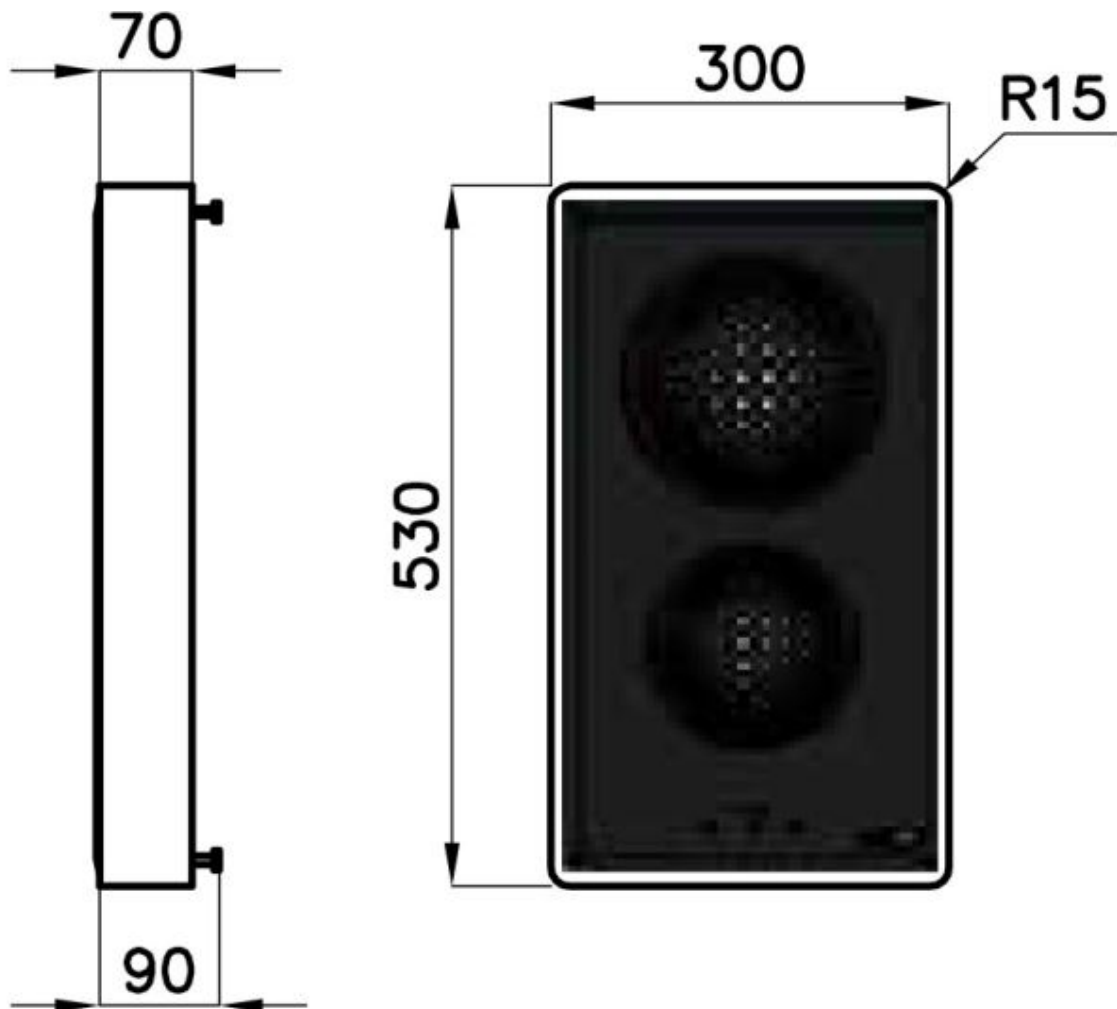

Smart fan system

Correct ventilation is essential for the induction hob to function in the best possible way. The Foster system automatically regulates the amount of ventilation to suit the temperatures reached.

Timer

Independent timer from the end-of-cooking function.

TECHNICAL DATA