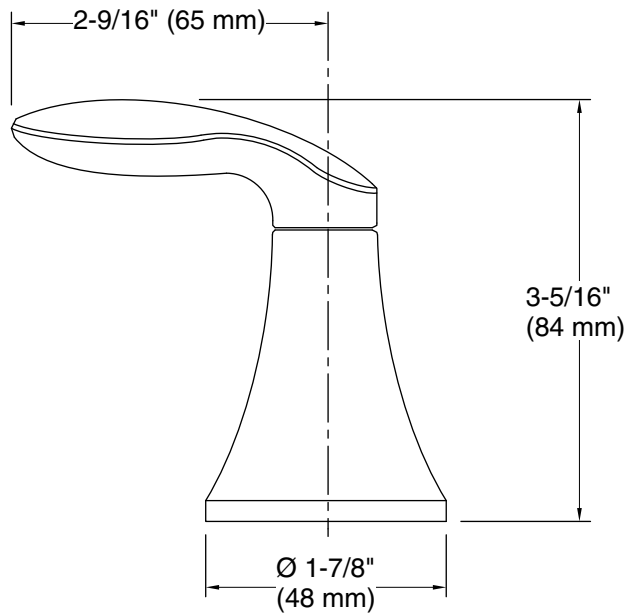

Technical Information

All product dimensions are nominal.

Notes

Install this product according to the installation instructions.

ADA, OBC, CSA B651 compliant when installed to the specific requirements of these regulations.