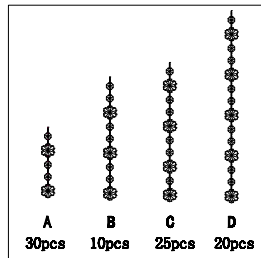

FREYA
TRADITION OF QUALITY

Instruction

FR1001PL-07W

7 x E14 (40W)

Model: FR1001PL-07W
Collection: Crystal
Series: Charlotte

Pendant Lamps