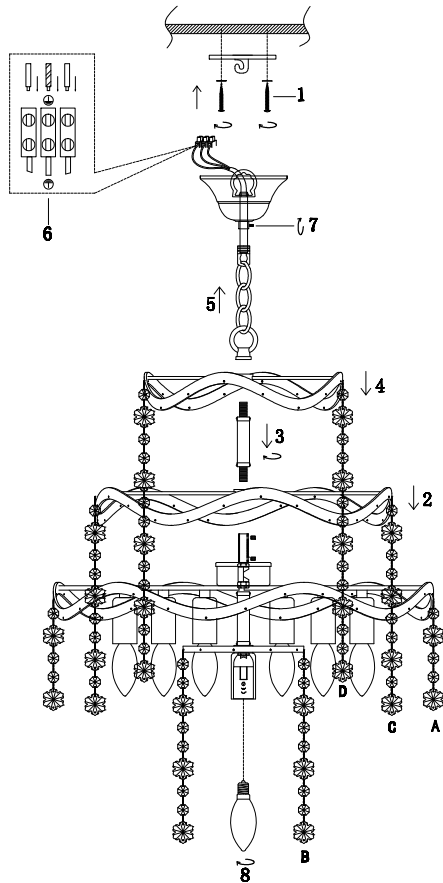

FREYA
TRADITION OF QUALITY

Instruction

FR1001PL-07W

7 x E14 (40W)

Model: FR1001PL-07W
Collection: Crystal
Series: Charlotte

Pendant Lamps