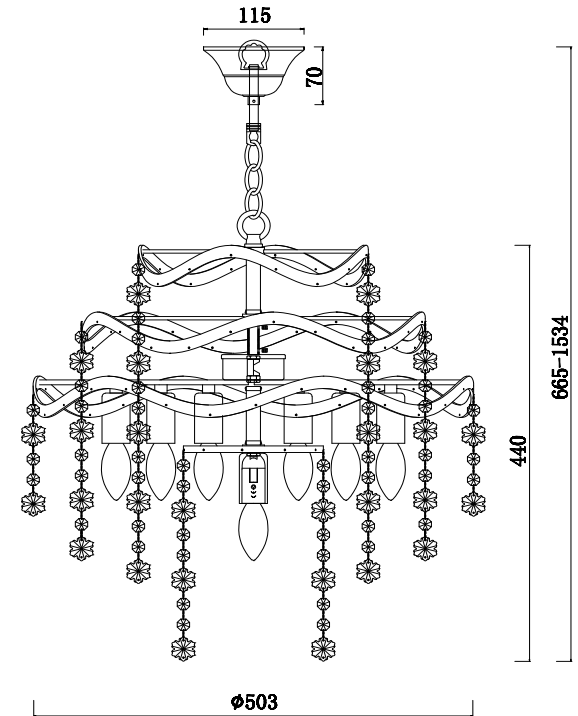

FREYA
TRADITION OF QUALITY

Instruction

FR1001PL-07W

7 x E14 (40W)

Model: FR1001PL-07W
Collection: Crystal
Series: Charlotte

Pendant Lamps