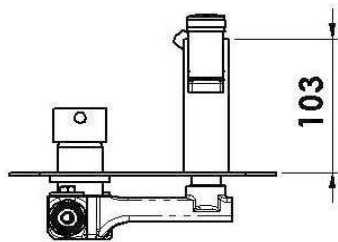

## SCHEDA TECNICA TECHNICAL FEATURES

ART. COD.

# S20642DO

PRESSIONE / PRESSURE	1	2	3	4	5	bar
PORTATA MAX / MAX FLOW	8	10	12	14	16	l/min