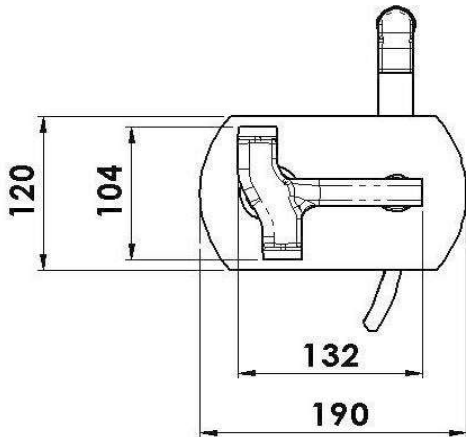

## SCHEDA TECNICA TECHNICAL FEATURES

ART. COD.

# S20642DO

PRESSIONE / PRESSURE	1	2	3	4	5	bar
PORTATA MAX / MAX FLOW	8	10	12	14	16	l/min