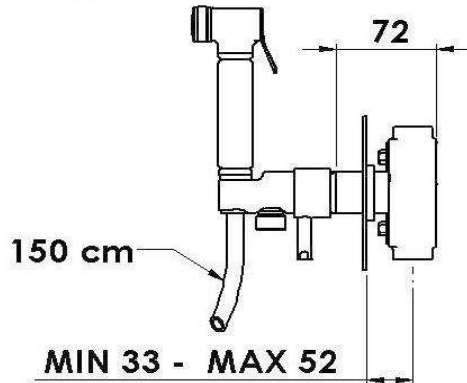

## SCHEDA TECNICA TECHNICAL FEATURES

ART. COD.

# S20642DO

PRESSIONE / PRESSURE	1	2	3	4	5	bar
PORTATA MAX / MAX FLOW	8	10	12	14	16	l/min