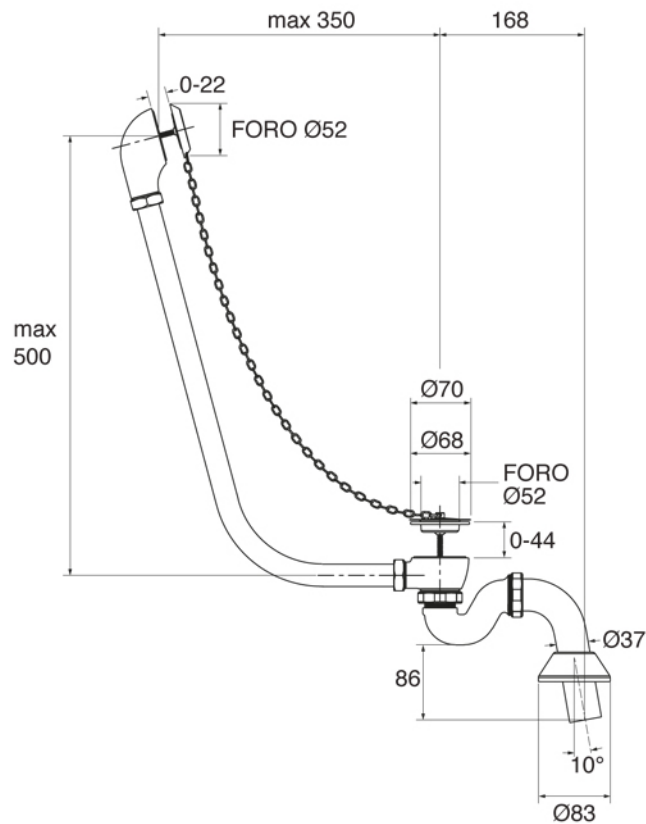

Feet model	A (mm)	B (mm)
Ball & Claw	1080	380
Flower	1030	330

CAST IRON BATHTUB Collection	
Code	Description
9153 9154	<p>Cast iron bathtub 1700x780 (Kg. 129 - Lt. 190)</p> <p>Without taps holes, external unfinished</p> <p>With taps holes, external unfinished</p>

Verona - Italy
 tel. +39 045 8006917
 fax. +39 045 8020111
 gentry-home.com

Ball and Claw

Flower

CAST IRON BATHTUB Collection	
Code	Description
9168 9171 9169-C 9170-I/N/O/OR 9170-B/ND/R	Ball&Claw cast iron feet Unfinished White Chrome Incalux, Nickel, Dark Gold, Rose Gold Bronze, Dark Nickel, Copper
9196 9199 9197-C 9198-I/N/O/OR 9198-B/ND/R	Flower cast iron feet Unfinished White Chrome Incalux, Nickel, Dark Gold, Rose Gold Bronze, Dark Nickel, Copper

Verona - Italy
 tel. +39 045 8006917
 fax. +39 045 8020111
 gentry-home.com

CAST IRON BATHTUB Collection	
Code	Description
0190-C 0191-I/N/O/OR 0191-B/ND/R	<p>Exposed bath waste with drain stopper chain and overflow with exposed pipes for floor connector and siphon</p> <p>Chrome Incalux, Nickel, Dark Gold, Rose Gold Bronze, Dark Nickel, Copper</p>