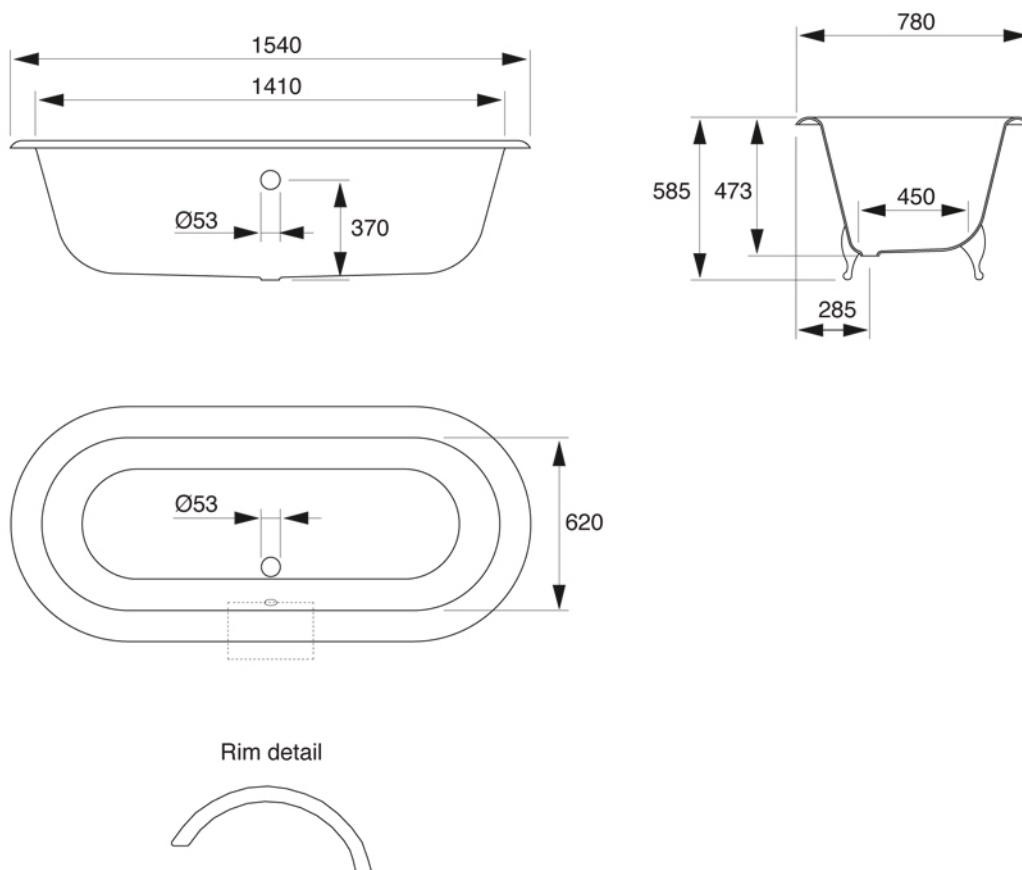

Feet model	A (mm)	B (mm)
Ball & Claw	1080	380
Flower	1030	330

CAST IRON BATHTUB Collection	
Code	Description
9153 9154	<p>Cast iron bathtub 1700x780 (Kg. 129 - Lt. 190)</p> <p>Without taps holes, external unfinished</p> <p>With taps holes, external unfinished</p>

GH
GENTRY HOME

Verona - Italy
tel. +39 045 8006917
fax. +39 045 8020111
gentry-home.com

CAST IRON BATHTUB Collection	
Code	Description
9130	Cast iron bathtub 1540x780
(kg. 113 - Lt. 170) Without taps holes, external unfinished
103	External painting External painting White
105	External painting RAL
106	Gold leaf decoration
107	Silver leaf decoration

Verona - Italy
 tel. +39 045 8006917
 fax. +39 045 8020111
 gentry-home.com

Ball and Claw

Flower

CAST IRON BATHTUB Collection	
Code	Description
9168 9171 9169-C 9170-I/N/O/OR 9170-B/ND/R	Ball&Claw cast iron feet Unfinished White Chrome Incalux, Nickel, Dark Gold, Rose Gold Bronze, Dark Nickel, Copper
9196 9199 9197-C 9198-I/N/O/OR 9198-B/ND/R	Flower cast iron feet Unfinished White Chrome Incalux, Nickel, Dark Gold, Rose Gold Bronze, Dark Nickel, Copper

Verona - Italy
 tel. +39 045 8006917
 fax. +39 045 8020111
 gentry-home.com

CAST IRON BATHTUB Collection	
Code	Description
0190-C 0191-I/N/O/OR 0191-B/ND/R	<p>Exposed bath waste with drain stopper chain and overflow with exposed pipes for floor connector and siphon</p> <p>Chrome Incalux, Nickel, Dark Gold, Rose Gold Bronze, Dark Nickel, Copper</p>