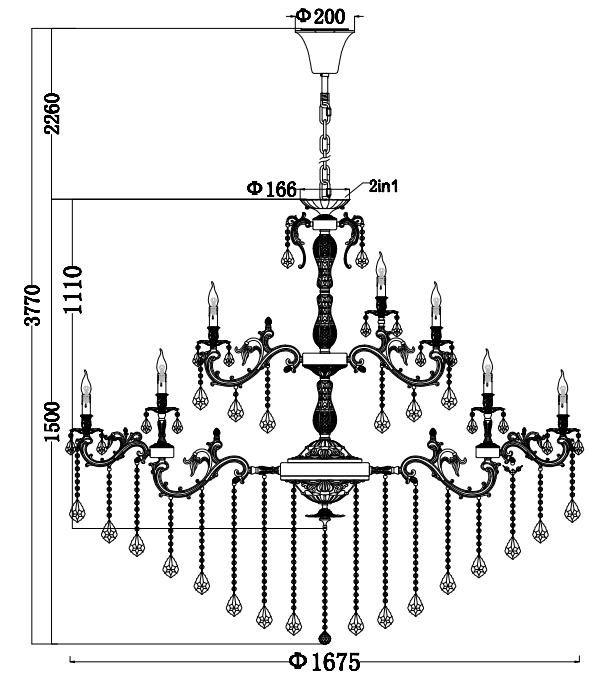

Instruction

DIA882-PL-45-G

CRYSTAL INSTRUCTION :

- A = 5pcs
- A1 = 5pcs
- A2 = 5pcs
- B = 10pcs
- B1 = 10pcs
- B2 = 10pcs
- C = 10pcs
- D = 10pcs
- E = 20pcs
- E1 = 20pcs
- E2 = 20pcs
- F = 20pcs
- F1 = 10pcs
- F2 = 10pcs
- G = 10pcs
- G1 = 10pcs
- G2 = 10pcs
- H = 10pcs
- H1 = 10pcs
- H2 = 10pcs
- I = 10pcs
- I1 = 10pcs
- I2 = 10pcs
- J = 10pcs
- K = 10pcs
- L = 6pcs
- M = 1pcs
- N = 180pcs

45 x E14 (40W)

Model: DIA882-PL-45-G
Collection: Royal Classic
Series: Monica

Ceiling Lamps