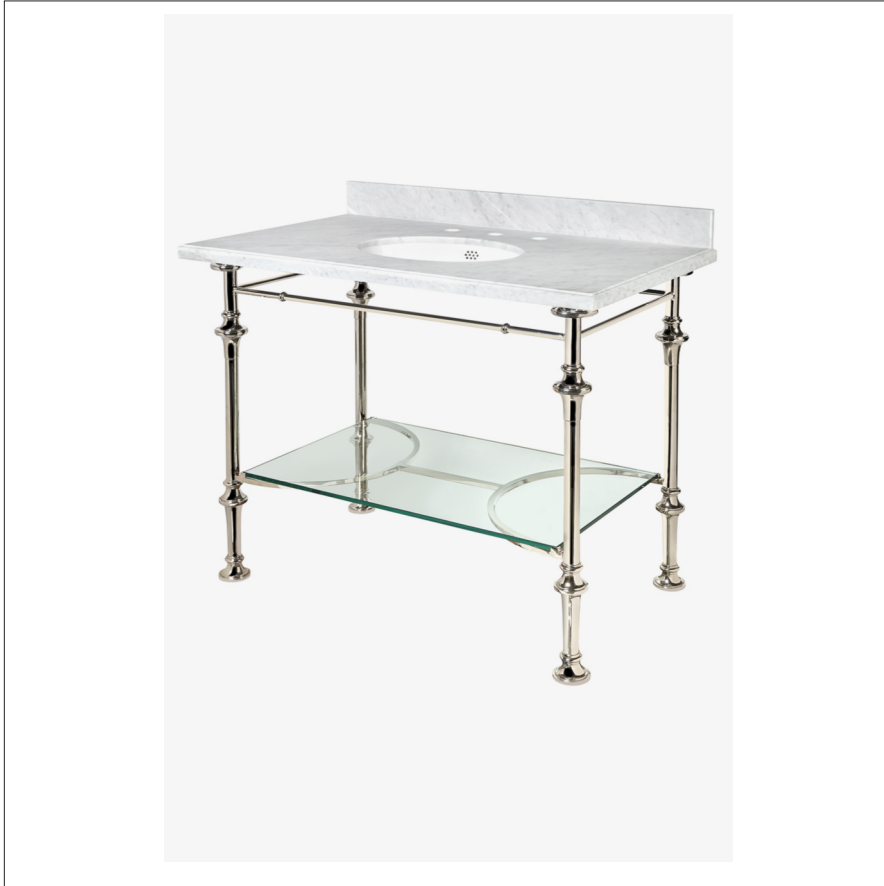

PELHAM

100519

Pelham Metal Four Leg Single Washstand 36 3/16" x 22 3/16" x 32 5/16"

SHOWN IN SLAB SOLD SEPARATELY

TECHNICAL DETAILS

ADA Compliance: No
Adjustable Levelers / Feet: N
Leg Material: Metal
Number of Legs: Four
Primary Material: Brass
Sink Visibility: N

INSPIRATION

A streamlined washstand with a beautifully detailed, solid brass base is ideal for enriching traditional or transitional baths.

PRODUCT FEATURES

Solid Brass
Lower glass shelf for storage
Top and sink sold separately
Custom sizes not available

WATERWORKS

PELHAM

100519

Pelham Metal Four Leg Single Washstand 36 3/16" x 22 3/8" x 32 5/16"

TOP VIEW

SCALE: 3/4"=1'-0"

FRONT VIEW

SCALE: 3/4"=1'-0"

SIDE VIEW

SCALE: 3/4"=1'-0"