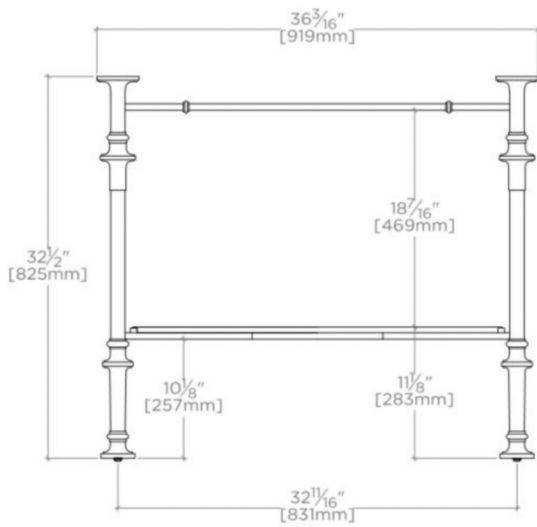

WATERWORKS

PELHAM

100519

Pelham Metal Four Leg Single Washstand 36 3/16" x 22 3/8" x 32 5/16"

TOP VIEW

SCALE: 3/4"=1'-0"

FRONT VIEW

SCALE: 3/4"=1'-0"

SIDE VIEW

SCALE: 3/4"=1'-0"