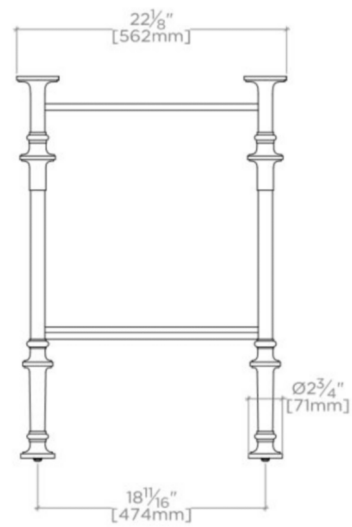

PELHAM

100519

Pelham Metal Four Leg Single Washstand 36 3/16" x 22 3/16" x 32 5/16"

SHOWN IN SLAB SOLD SEPARATELY

TECHNICAL DETAILS

ADA Compliance: No
Adjustable Levelers / Feet: N
Leg Material: Metal
Number of Legs: Four
Primary Material: Brass
Sink Visibility: N

INSPIRATION

A streamlined washstand with a beautifully detailed, solid brass base is ideal for enriching traditional or transitional baths.

PRODUCT FEATURES

Solid Brass
Lower glass shelf for storage
Top and sink sold separately
Custom sizes not available

WATERWORKS

PELHAM

100519

Pelham Metal Four Leg Single Washstand 36 3/16" x 22 3/8" x 32 5/16"

TOP VIEW

SCALE: 3/4"=1'-0"

FRONT VIEW

SCALE: 3/4"=1'-0"

SIDE VIEW

SCALE: 3/4"=1'-0"