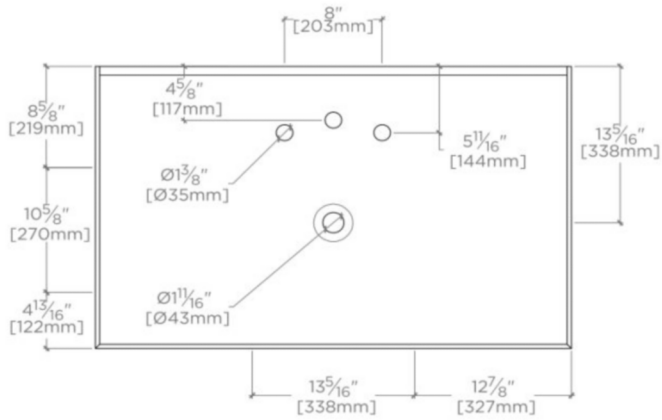

PELHAM

PEWS01

Pelham Four Leg Single Washstand Packaged with Sink and Slab
Top 39" x 24" x 38"

FILEDESCRIPTION

TECHNICAL DETAILS

ADA Compliance: No
Adjustable Levelers / Feet: N
Leg Material: Metal
Number of Legs: Four
Primary Material: Brass
Sink Visibility: N

INSPIRATION

A streamlined washstand with a beautifully detailed, solid brass base is ideal for enriching traditional or transitional baths.

PRODUCT FEATURES

- Solid Brass
- Lower glass shelf for storage
- Includes Manchester Sink and Carrara stone top
- Custom sizes not available
- Can be purchased singly (100519)

WATERWORKS

PELHAM

PEWS01

Pelham Four Leg Single Washstand Packaged with Sink and Slab
 Top 39" x 24" x 38"

TOP VIEW

SCALE: 3/4"=1'-0"

FRONT VIEW

SCALE: 3/4"=1'-0"

SIDE VIEW

SCALE: 3/4"=1'-0"