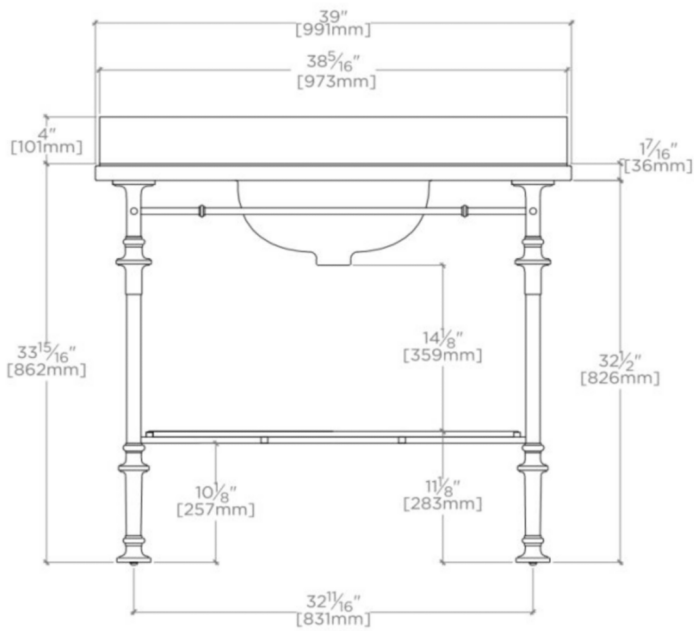

PELHAM

PEWS01

Pelham Four Leg Single Washstand Packaged with Sink and Slab
Top 39" x 24" x 38"

FILEDESCRIPTION

TECHNICAL DETAILS

ADA Compliance: No
Adjustable Levelers / Feet: N
Leg Material: Metal
Number of Legs: Four
Primary Material: Brass
Sink Visibility: N

WATERWORKS

PELHAM

PEWS01

Pelham Four Leg Single Washstand Packaged with Sink and Slab
 Top 39" x 24" x 38"

TOP VIEW

SCALE: 3/4"=1'-0"

FRONT VIEW

SCALE: 3/4"=1'-0"

SIDE VIEW

SCALE: 3/4"=1'-0"