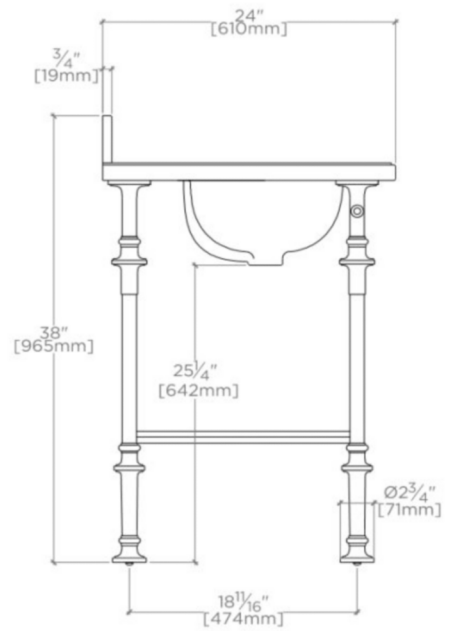

PELHAM

PEWS01

Pelham Four Leg Single Washstand Packaged with Sink and Slab
Top 39" x 24" x 38"

FILEDESCRIPTION

TECHNICAL DETAILS

ADA Compliance: No
Adjustable Levelers / Feet: N
Leg Material: Metal
Number of Legs: Four
Primary Material: Brass
Sink Visibility: N

WATERWORKS

PELHAM

PEWS01

Pelham Four Leg Single Washstand Packaged with Sink and Slab
 Top 39" x 24" x 38"

TOP VIEW

SCALE: 3/4"=1'-0"

FRONT VIEW

SCALE: 3/4"=1'-0"

SIDE VIEW

SCALE: 3/4"=1'-0"