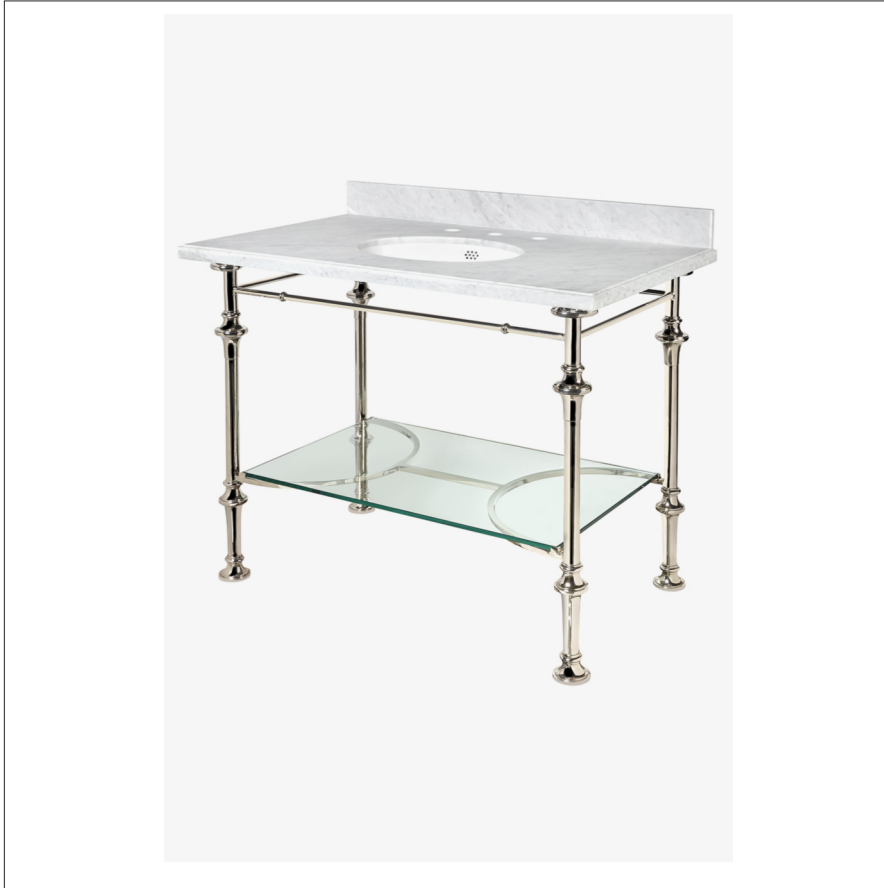

PELHAM

PEWS01

Pelham Four Leg Single Washstand Packaged with Sink and Slab
Top 39" x 24" x 38"

FILEDESCRIPTION

TECHNICAL DETAILS

ADA Compliance: No
Adjustable Levelers / Feet: N
Leg Material: Metal
Number of Legs: Four
Primary Material: Brass
Sink Visibility: N

INSPIRATION

A streamlined washstand with a beautifully detailed, solid brass base is ideal for enriching traditional or transitional baths.

PRODUCT FEATURES

- Solid Brass
- Lower glass shelf for storage
- Includes Manchester Sink and Carrara stone top
- Custom sizes not available
- Can be purchased singly (100519)

WATERWORKS

PELHAM

PEWS01

Pelham Four Leg Single Washstand Packaged with Sink and Slab
 Top 39" x 24" x 38"

TOP VIEW

SCALE: 3/4"=1'-0"

FRONT VIEW

SCALE: 3/4"=1'-0"

SIDE VIEW

SCALE: 3/4"=1'-0"