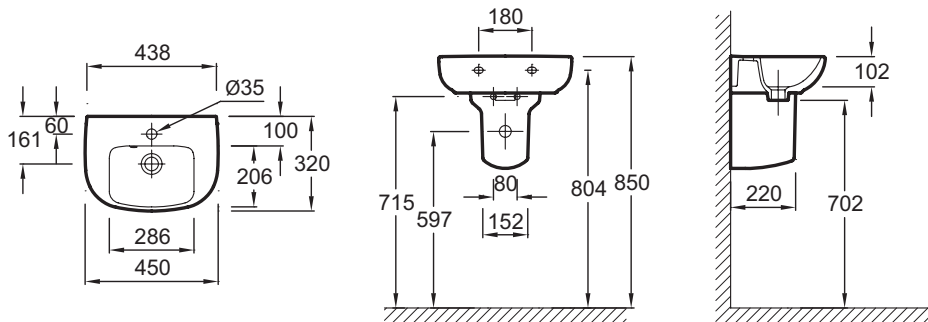

**E4760**

**Collection:** ODÉON UP

**Finish\*:**

00 - White

**Main features:**

**Features**

- DIMENSIONS: 45 x 32 cm
- MATERIAL: Ceramic
- FAUCET DRILLING: 1 tap hole
- INSTALLATION: STANDARD
- PRODUCT INCLUDED: (Tap not included)
- WEIGHT: 8.5 kg
- INSTALLATION TYPE: Self-supporting or can be mounted on a specific cabinet
- TAP DRILLING: 1 tap hole
- OVERFLOW: With overflow hole
- RECOMMENDED TAPS: Aleo, a stylish, affordable range

**Consumer benefits**

- DESIGN: Cleverly bold with a touch of elegance - a collection for the entire family
- EASY CARE: Soft corners for fast, easy cleaning

**Technical drawing**

Product Specification: Handwash basin 45 cm. E4760. Collection: ODÉON UP. DIMENSIONS: 45 x 32 cm. WEIGHT: 8.5 kg. MATERIAL: Ceramic. INSTALLATION TYPE: Self-supporting or can be mounted on a specific cabinet. FAUCET DRILLING: 1 tap hole. TAP DRILLING: 1 tap hole. INSTALLATION: STANDARD. OVERFLOW: With overflow hole. PRODUCT INCLUDED: (Tap not included). RECOMMENDED TAPS: Aleo, a stylish, affordable range.