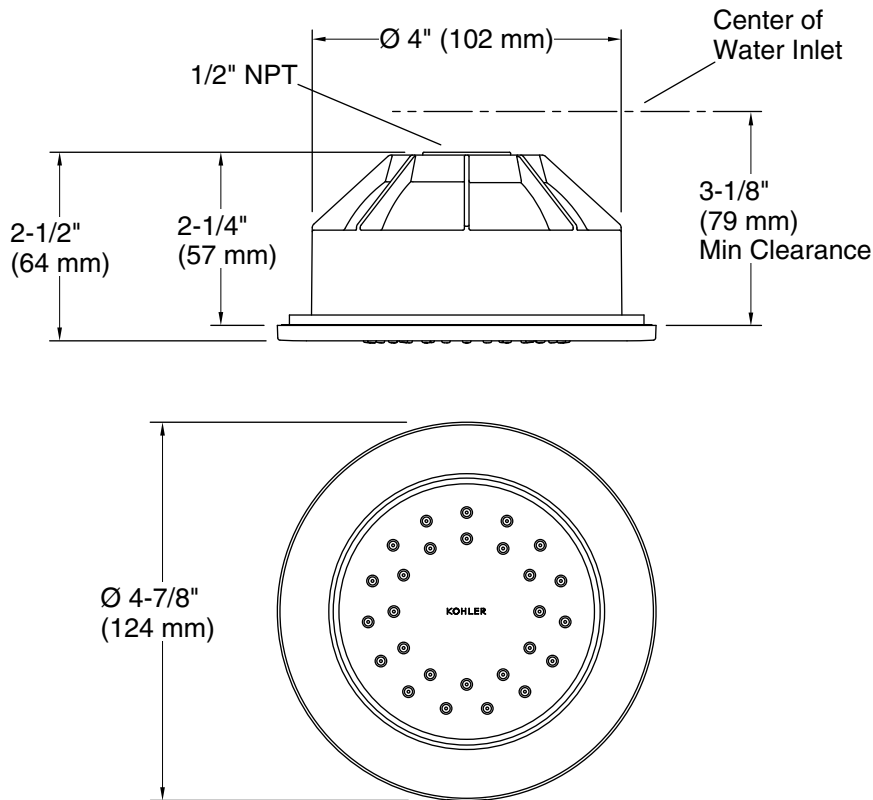

Features

- MasterClean™ 27-nozzle sprayface with grey nozzles is easy to clean.
- Katalyst® air-induction technology maximizes the air/water mix for a powerful, even flow.
- 2 gallons (7.6 L) per minute flow rate at 80 psi (552.6 kPa).
- 1/2" NPT connection.

Technical Information

All product dimensions are nominal.

Showerhead/Body Spray:

Rated maximum flow: 2 gal/min (7.6 l/min)

Pressure: 80 psi (5.5 bar)

Notes

Install this product according to the installation instructions.