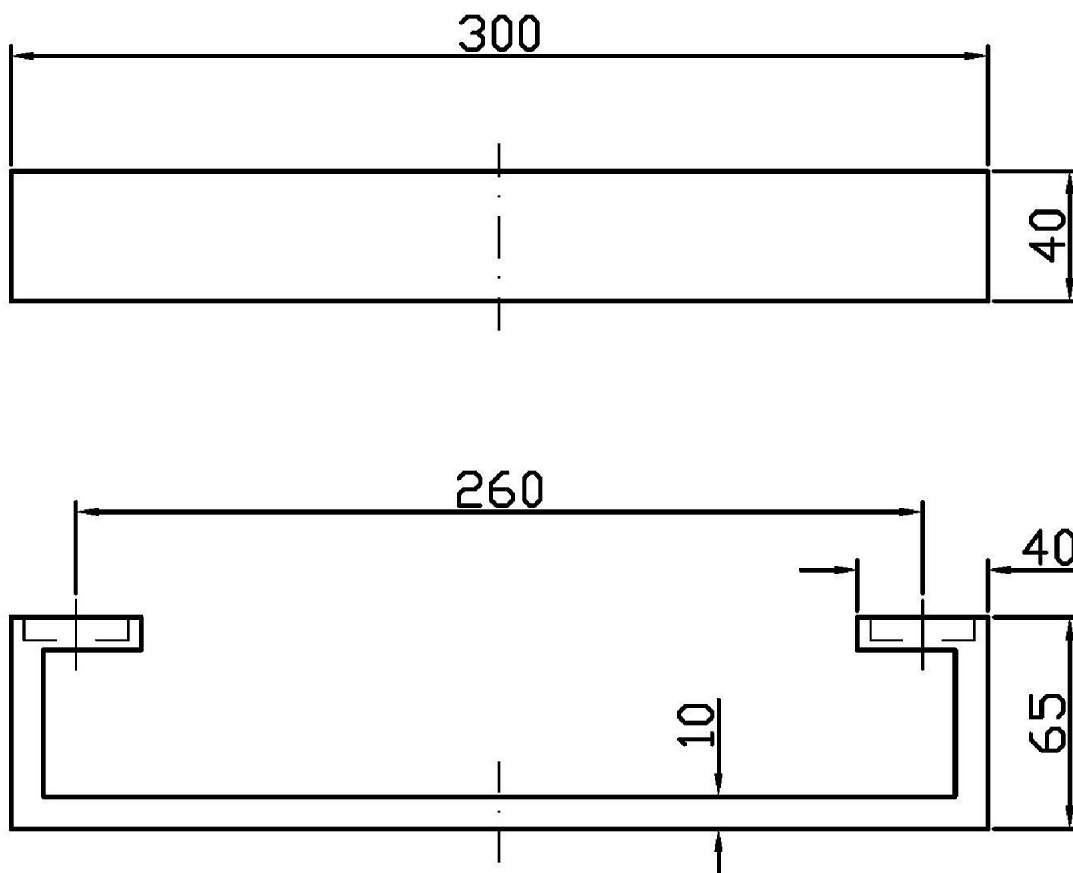

## AGUABLU

ZAC420

Porta salviette. / Towel holder.

Porta salviette L. 300 mm.

Towel holder, length 300 mm.

## AGUABLU

**ZAC420****Pesi e Misure / Weights and Sizes**

Peso ( Kg ) Weight ( lb )	0,90 ( Kg )	1,98 ( lb )
Volume test ( dc3 ) - ( in3 )	1,24 ( dc3 )	75,67 ( in3 )
h ( mm ) - ( in )	50,00 ( mm )	1,97 ( in )
L1 ( mm ) - ( in )	76,00 ( mm )	2,99 ( in )
L2 ( mm ) - ( in )	325,00 ( mm )	12,80 ( in )