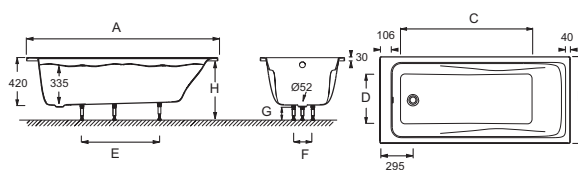

E6D231

Collection: ODÉON UP

Finish*:

00 - White

Main features:

Features

- DIMENSIONS: 180 x 80 x 56.50 cm
- MATERIAL: Acrylic
- VOLUME (L): 245/175
- FOOT HEIGHT: de 12 à 16 cm
- ADDITIONAL INFORMATION: Against a wall
- FEET: Supplied
- WASTE : Not supplied
- OPTIONAL COORDINATING BATHTHSCREEN: Optional
- BATH WELL WIDTH: 50 cm
- CAN BE EQUIPPED WITH A WHIRLPOOL SYSTEM: No
- OPTIONAL: Waste (1 m cable) with overlap cover E70174; single-panel bathscreen E4932; black cushion with suction pads E6752-9K and handles E6752-CP
- WEIGHT: 19 kg
- INSTALLATION TYPE: Drop-in
- SHAPE: Rectangular
- WASTE DIAMETER: 5,2 cm
- PRODUCT INCLUDED: Feet
- STEP: Not supplied
- OPTIONAL COORDINATING PANEL: Optional
- BATH WELL LENGTH: 128 cm
- TWO-PERSON BATH: No
- GUARANTEE: 10 years

Optional products

- E6011: End panel 80 cm
- E6117: Front panel 180 cm
- E4932: Single-panel bathscreen

Technical drawing

Mm	E6D230	E6D231	E6D232	E6D233	E6D234	E6D235
A	1800 ±1	1800 ±1	1700 ±1	1702 ±1	1600 ±1	1498 ±1
B	802 ±1	803 ±1	755 ±1	705 ±1	755 ±1	700 ±1
C	1280	1280	1180	1180	1080	980
D	600	500	450	400	450	400
E	900	900	750	750	750	650
F	300	350	200	200	200	140
G	118/158	120/160	120/160	120/160	115/155	118/163
H	525/565	535/575	530/570	530/570	525/565	533/578