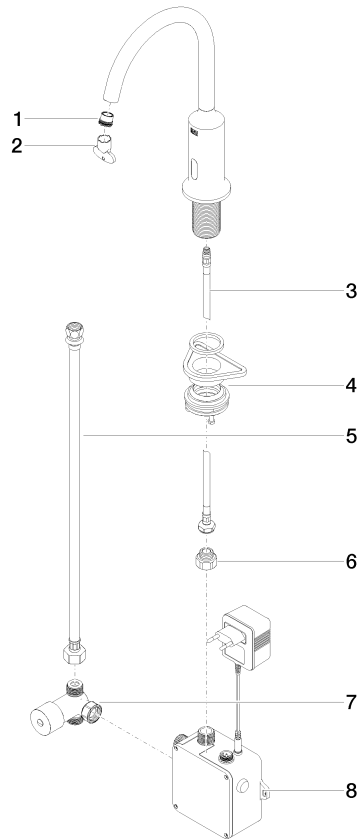

VAIA Washstand fitting with electronic opening and closing function without pop-up waste - Champagne (22kt Gold)

VAIA

44 521 809

- Infrared sensor technology
- 167mm projection
- height of mixer 306 mm
- height up to aerator 221 mm
- hole diameter 35 mm
- fixed spout
- max. flow 5.7 l/min
- circular, air-enriched flow
- suitable for thermal disinfection
- Automatic shut-off after pre-set time is reached
- Indirect temperature control (undercounter)
- Control box included
- Adjustable sensor detection range
- Battery or plug-in power supply operated (batteries not included)
- 4x AA (1.5V) batteries required
- lead-free
- 1x screw-in M 8 x 1 pressure hose, leak-tested
- This product can help a building meet the requirements of Green Building Rating Systems, e.g. LEED®, BREEAM®, DGNB
- WRAS 2211011

VAIA Washstand fitting with electronic opening and closing function without pop-up waste - Champagne (22kt Gold)

VAIA

44 521 809

mm [inches]
1:5

Flow rate chart

Codes & Standards

DIN 4109

EN 1717

Parts for other
finishes can be found
here: [Chrome](#)

VAIA Washstand fitting with electronic opening and closing function without pop-up waste - Champagne (22kt Gold)

VAIA

44 521 809

Spare parts list

No.	Item Number	Name	Quantity used	Delivery time
	09 29 03 126 90	aerator	8	2