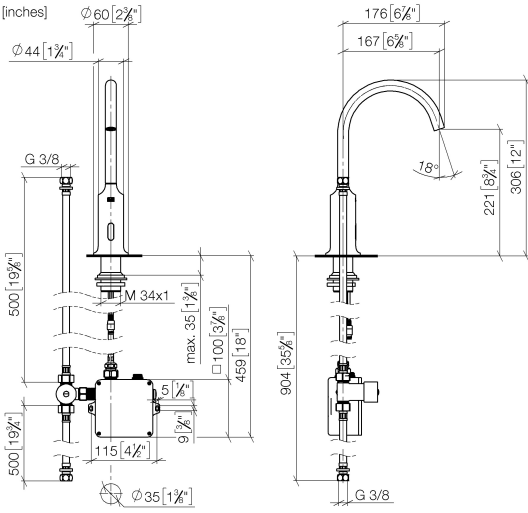

VAIA Washstand fitting with electronic opening and closing function without pop-up waste - Champagne (22kt Gold)

VAIA

44 521 809

- Infrared sensor technology
- 167mm projection
- height of mixer 306 mm
- height up to aerator 221 mm
- hole diameter 35 mm
- fixed spout
- max. flow 5.7 l/min
- circular, air-enriched flow
- suitable for thermal disinfection
- Automatic shut-off after pre-set time is reached
- Indirect temperature control (undercounter)
- Control box included
- Adjustable sensor detection range
- Battery or plug-in power supply operated (batteries not included)
- 4x AA (1.5V) batteries required
- lead-free
- 1x screw-in M 8 x 1 pressure hose, leak-tested
- This product can help a building meet the requirements of Green Building Rating Systems, e.g. LEED®, BREEAM®, DGNB
- WRAS 2211011

VAIA Washstand fitting with electronic opening and closing function without pop-up waste - Champagne (22kt Gold)

VAIA

44 521 809

mm [inches]
1:5

Flow rate chart

Codes & Standards

DIN 4109

EN 1717

Executive Order
no. 1007

ISO 3822

Scottish Water
Byelaws

UK Water Supply
Regulations

Ü-Zeichen

VAIA Washstand fitting with electronic opening and closing function without pop-up waste - Champagne (22kt Gold)