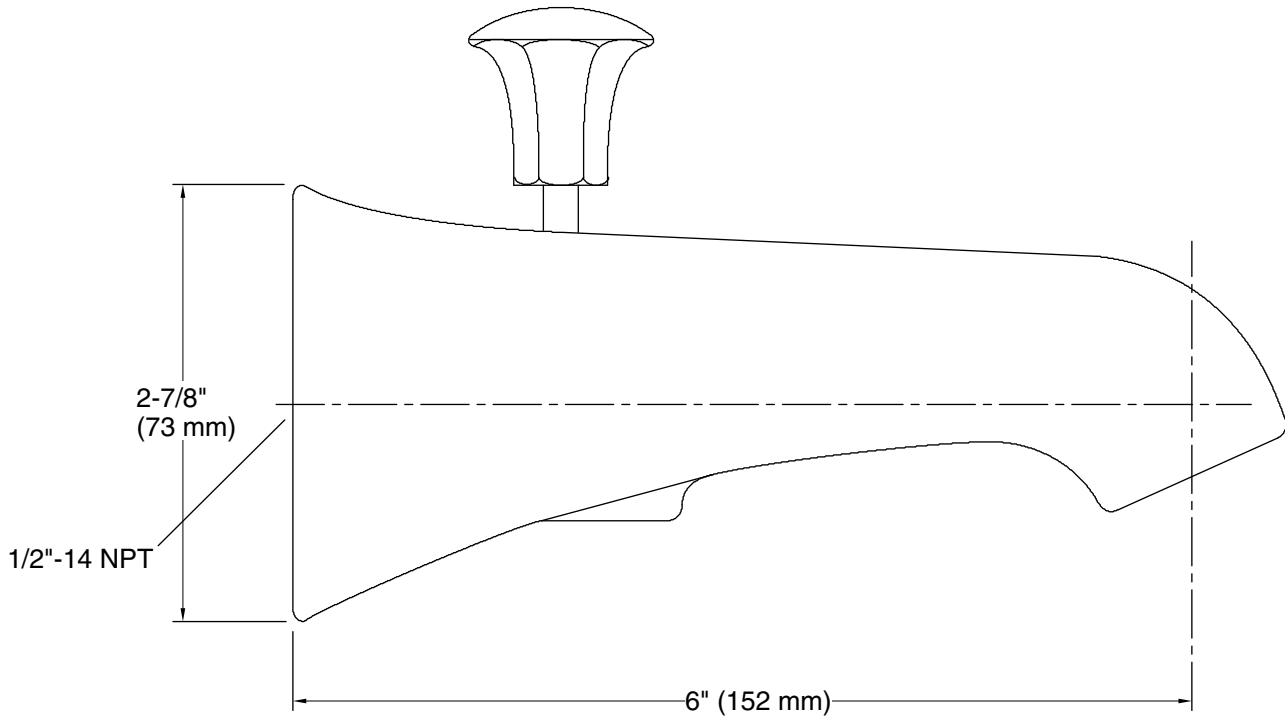

Material

- Metal construction.

Installation

- 6" (152 mm) diverter spout with NPT connection.
- Wall-mount.

Recommended Products/Accessories

K-23723 Faucet cleaner

Codes/Standards

ASME A112.18.1/CSA B125.1
California Energy Commission (CEC)

Technical Information

All product dimensions are nominal.

Notes

Install this product according to the installation guide.