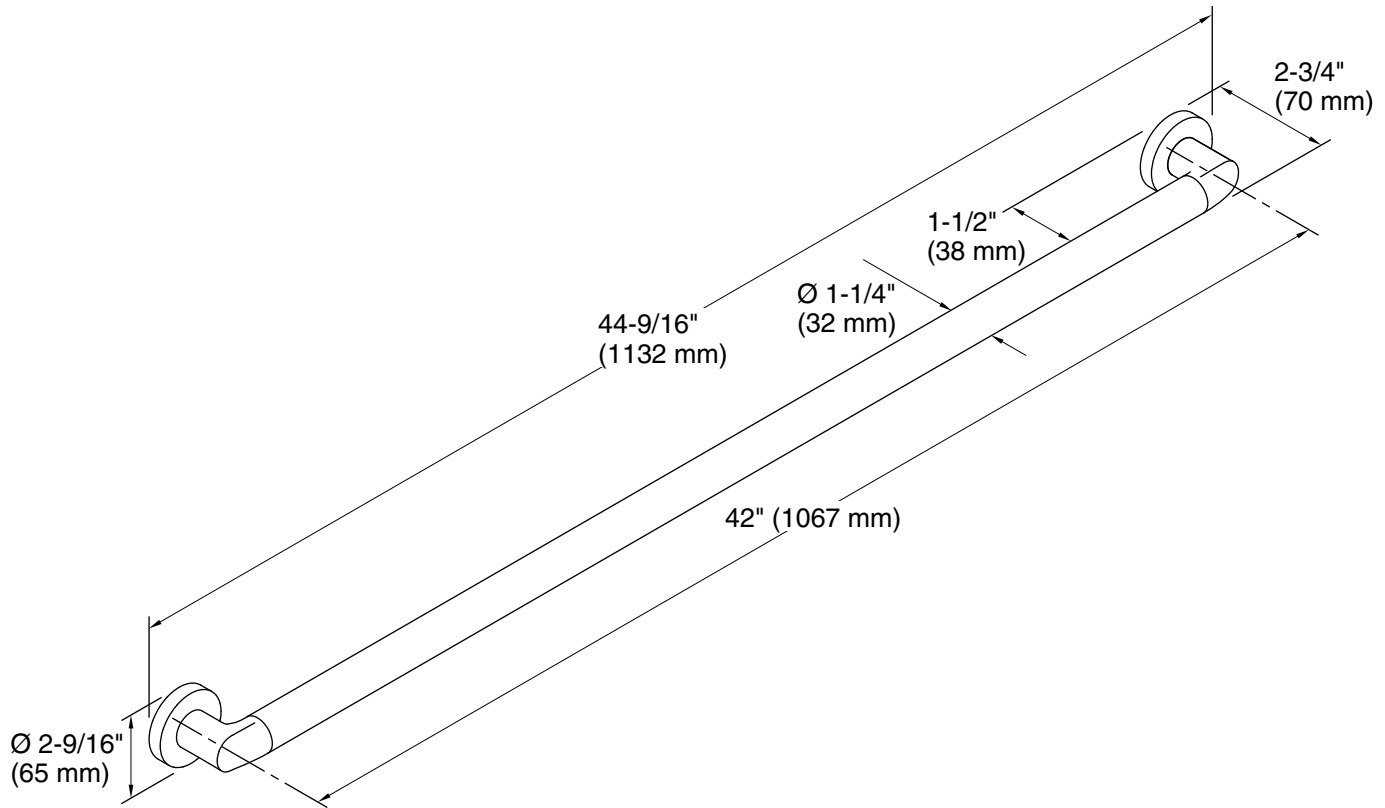

## Technical Information

All product dimensions are nominal.

Installation Type: Wall-mount

Material: Stainless Steel, Zinc