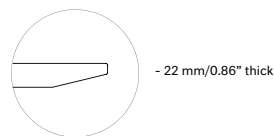

Shipment details

Qty	1 dining table (2 boxes)
Volume	0,97 m3 / 34.3 ft3
Gross weight	71 kg / 157 lb
Net weight	61 kg / 134 lb
Item dimensions (width x depth x height)	295 x 115 x 75 cm 116.25" x 45.25" x 29.25"

Tabletop: