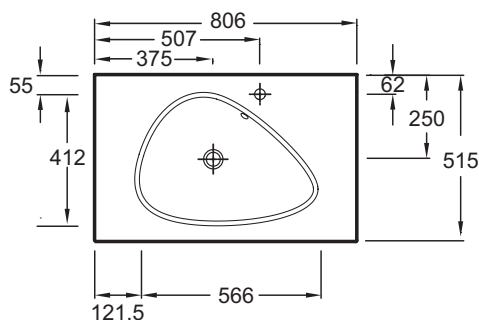

EB3020

Collection: NOUVELLE VAGUE

Finish*:

DE1 - Frost White

DE2 - Frost Black

DE3 - Frost Bronze

Features

- DIMENSIONS: 81 x 51.50 cm
- MATERIAL: Glass
- TAP DRILLING: 1 tap hole
- OVERFLOW: With

- WEIGHT: 14 kg
- INSTALLATION TYPE: Countertop
- GROUND/UNGROUND: Without ground underside
- NUMBER OF VANITY BASINS FOR VANITY TOPS: Single basin

Consumer benefits

- DESIGN: Glass uniquely offered in 3 colours

Installation benefits

- INSTALLATION: Non-self-supporting vanity top sits on furniture

Technical drawing

Product Specification: Vanity top in frosted glass 81 cm. EB3020. Collection: NOUVELLE VAGUE. DIMENSIONS: 81 x 51.50 cm. WEIGHT: 14 kg. MATERIAL: Glass. INSTALLATION TYPE: Countertop. TAP DRILLING: 1 tap hole. GROUND/UNGROUND: Without ground underside. OVERFLOW: With. NUMBER OF VANITY BASINS FOR VANITY TOPS: Single basin.