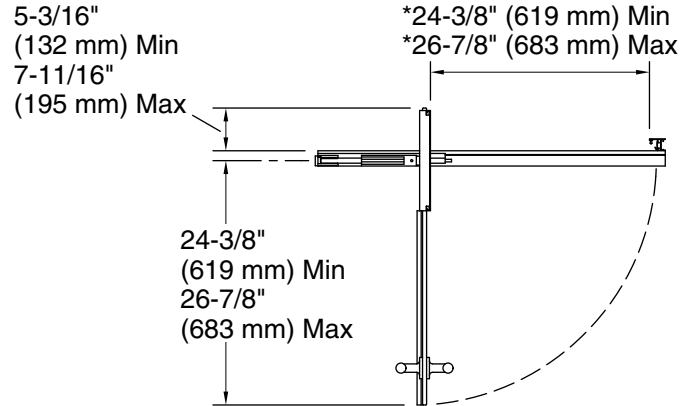

Included Components

Product consists of:

- K-705757-L Glass Panel and Sidelite
- K-705763 Shower Door Assembly Kit
- K-705767 Shower Door Handles

Codes/Standards

CPSC 16CFR 1201
 ANSI Z97.1

KOHLER® One-Year Limited Warranty

Available Glass Options

Code	Description
L	Crystal Clear

*Walk-through

Technical Information

All product dimensions are nominal.

Installation type: For shower base installation

Opening style: Pivot

Opening Width - Min: 36-1/4" (921 mm)

Opening Width - Max: 38-3/4" (984 mm)

Walk-through - Min: 24-3/8" (619 mm)

Walk-through - Max: 26-7/8" (683 mm)

Base-To-Wall Radius 3/8" (10 mm)

- Max:

Glass thickness: 1/2" (13 mm)

Glass coating: CleanCoat®

Notes

Install this product according to the installation guide.

The vertical opening should be a minimum of 74-1/4" (1886 mm) to allow for installation clearance.