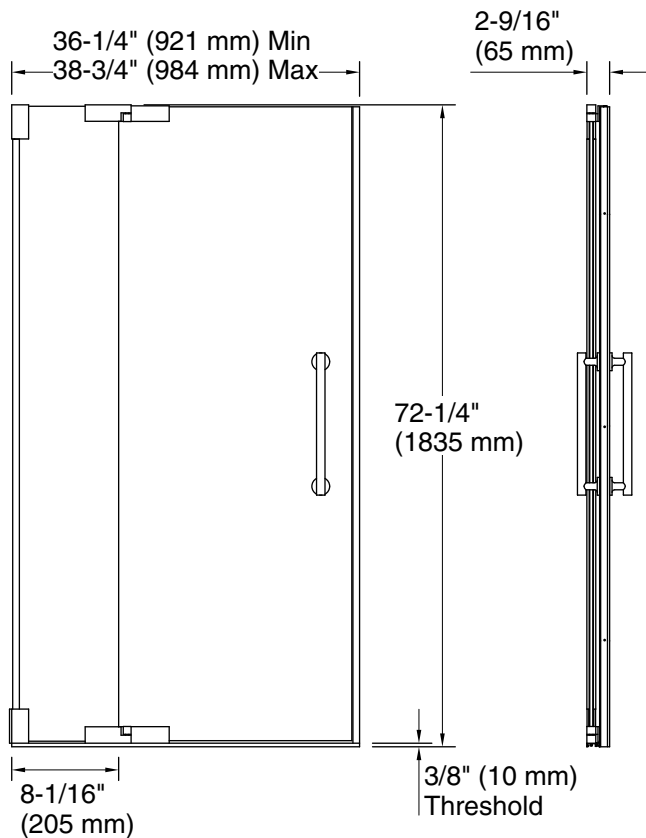

Purist®
 Frameless Pivot Shower Door
K-705714-L

Features

- Frameless, 1/2" (12 mm) thick Crystal Clear tempered glass.

Technology

- CleanCoat® nanotechnology provides a smooth, nonstick surface to help prevent buildup of water stains, bacteria and mildew on your glass, to make it easy to clean and keep it looking like new.
- Out-of-plumb adjustability for simpler installation.
- Includes K-705757 glass, K-705767 handle, and K-705763 hardware components.
- Coordinates with other products in the Purist collection.

Available Glass Options

Code	Description
L	Crystal Clear

*Walk-through

Technical Information

All product dimensions are nominal.

Installation type: For shower base installation

Opening style: Pivot

Opening Width - Min: 36-1/4" (921 mm)

Opening Width - Max: 38-3/4" (984 mm)

Walk-through - Min: 24-3/8" (619 mm)

Walk-through - Max: 26-7/8" (683 mm)

Base-To-Wall Radius 3/8" (10 mm)

- Max:

Glass thickness: 1/2" (13 mm)

Glass coating: CleanCoat®

Notes

Install this product according to the installation guide.

The vertical opening should be a minimum of 74-1/4" (1886 mm) to allow for installation clearance.