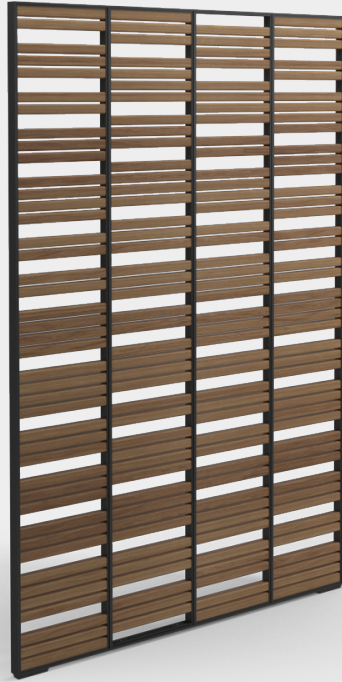

DECO STRAIGHT SCREEN

WIDTH	123.5cm / 48.5"
HEIGHT	185.5cm / 72.5"
PRODUCT WEIGHT	37kg / 82lb
CBM / CCF	0.17m ³ / 6.14ft ³
DESIGNER	Mark Gabbertas
ASSEMBLY	Not Required

ITEM NUMBER
103148 : Straight Screen

MATERIALS
Powder coated aluminium frame.
Natural finish teak slats.

NOTES

The teak used for the screen slats are produced from the small off-cuts that result from our standard furniture production process. As a result, colour may vary between slats and some slats may include small knots. These imperfections are purely cosmetic and do not affect the performance of the product in any way.