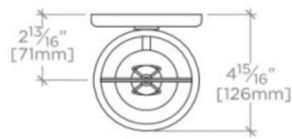

PETRAM

PRLT02

Petram Wall Mounted Single Sconce with Fabric Shade

TECHNICAL DETAILS

Ambient / Task: Ambient
Bulb Base Size: E12
Bulb Type: Candelabra
Depth / Width: 8"
Height: 10"
Installation Type: Wall Mounted
Interior / Exterior Application: Interior Only
Junction Box Orientation: Any
Length: 18"
Number of Bulbs: One
Orientation: Up
Primary Material: Brass
Safety Warnings: Do Not Exceed Max Wattage
Shade Finish: Off White
Shade Material: Linen
Shade Shape: Tapered Cylinder
Suggested Application: All Applications
Voltage: 120V
Wet / Dry: Damp or Dry

PETRAM

PRLT02

Petram Wall Mounted Single Sconce with Fabric Shade

MOUNTING VIEW SCALE: 3"=1'-0"

TOP VIEW SCALE: 1/2"=1'-0"

ISO VIEW SCALE: 1/2"=1'-0"

FRONT VIEW SCALE: 1/2"=1'-0"

SIDE VIEW SCALE: 1/2"=1'-0"