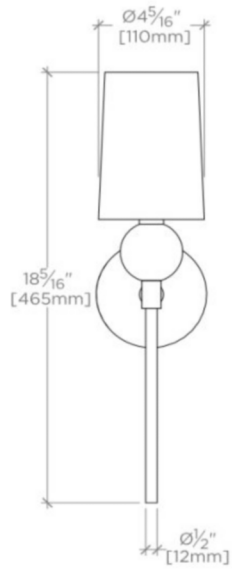

PETRAM

PRLT02

Petram Wall Mounted Single Sconce with Fabric Shade

TECHNICAL DETAILS

Ambient / Task: Ambient
Bulb Base Size: E12
Bulb Type: Candelabra
Depth / Width: 8"
Height: 10"
Installation Type: Wall Mounted
Interior / Exterior Application: Interior Only
Junction Box Orientation: Any
Length: 18"
Number of Bulbs: One
Orientation: Up
Primary Material: Brass
Safety Warnings: Do Not Exceed Max Wattage
Shade Finish: Off White
Shade Material: Linen
Shade Shape: Tapered Cylinder
Suggested Application: All Applications
Voltage: 120V
Wet / Dry: Damp or Dry

PETRAM

PRLT02

Petram Wall Mounted Single Sconce with Fabric Shade

MOUNTING VIEW SCALE: 3"=1'-0"

TOP VIEW SCALE: 1/2"=1'-0"

ISO VIEW SCALE: 1/2"=1'-0"

FRONT VIEW SCALE: 1/2"=1'-0"

SIDE VIEW SCALE: 1/2"=1'-0"