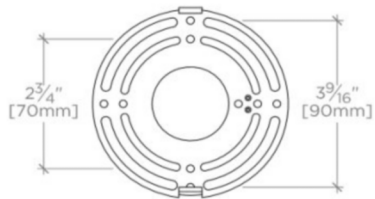

PETRAM

PRLT02

Petram Wall Mounted Single Sconce with Fabric Shade

TECHNICAL DETAILS

Ambient / Task: Ambient
Bulb Base Size: E12
Bulb Type: Candelabra
Depth / Width: 8"
Height: 10"
Installation Type: Wall Mounted
Interior / Exterior Application: Interior Only
Junction Box Orientation: Any
Length: 18"
Number of Bulbs: One
Orientation: Up
Primary Material: Brass
Safety Warnings: Do Not Exceed Max Wattage
Shade Finish: Off White
Shade Material: Linen
Shade Shape: Tapered Cylinder
Suggested Application: All Applications
Voltage: 120V
Wet / Dry: Damp or Dry

PETRAM

PRLT02

Petram Wall Mounted Single Sconce with Fabric Shade

MOUNTING VIEW SCALE: 3"=1'-0"

TOP VIEW SCALE: 1/2"=1'-0"

ISO VIEW SCALE: 1/2"=1'-0"

FRONT VIEW SCALE: 1/2"=1'-0"

SIDE VIEW SCALE: 1/2"=1'-0"