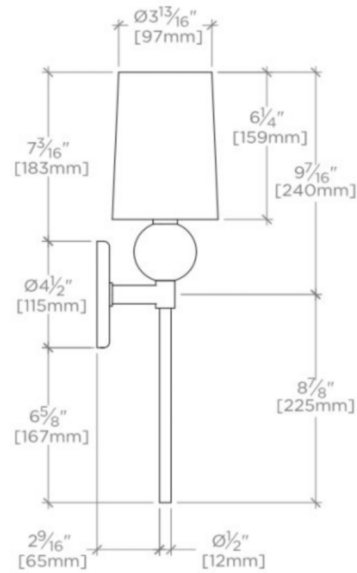

PETRAM

PRLT02

Petram Wall Mounted Single Sconce with Fabric Shade

TECHNICAL DETAILS

Ambient / Task: Ambient
Bulb Base Size: E12
Bulb Type: Candelabra
Depth / Width: 8"
Height: 10"
Installation Type: Wall Mounted
Interior / Exterior Application: Interior Only
Junction Box Orientation: Any
Length: 18"
Number of Bulbs: One
Orientation: Up
Primary Material: Brass
Safety Warnings: Do Not Exceed Max Wattage
Shade Finish: Off White
Shade Material: Linen
Shade Shape: Tapered Cylinder
Suggested Application: All Applications
Voltage: 120V
Wet / Dry: Damp or Dry

PETRAM

PRLT02

Petram Wall Mounted Single Sconce with Fabric Shade

MOUNTING VIEW SCALE: 3"=1'-0"

TOP VIEW SCALE: 1/2"=1'-0"

ISO VIEW SCALE: 1/2"=1'-0"

FRONT VIEW SCALE: 1/2"=1'-0"

SIDE VIEW SCALE: 1/2"=1'-0"