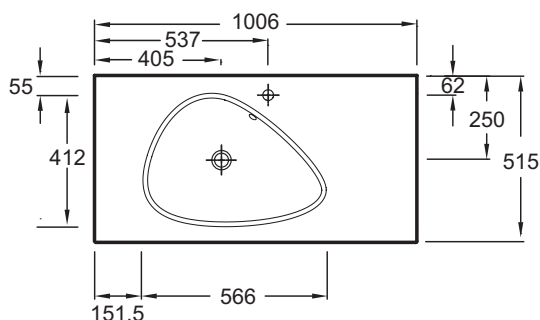

EB3021

Collection: NOUVELLE VAGUE

Finish*:

DE1 - Frost White

DE2 - Frost Black

DE3 - Frost Bronze

Features

- DIMENSIONS: 101 x 51.50 cm
- MATERIAL: Glass
- TAP DRILLING: 1 tap hole
- GROUND/UNGROUND: Without ground underside
- NUMBER OF VANITY BASINS FOR VANITY TOPS: Single basin

- WEIGHT: 17.4 kg
- INSTALLATION TYPE: Countertop
- INSTALLATION: STANDARD
- OVERFLOW: With

Consumer benefits

- DESIGN: Glass uniquely offered in 3 colours

Installation benefits

- INSTALLATION: Non-self-supporting vanity top sits on furniture

Technical drawing

Product Specification: Vanity top in frosted glass 101 cm. EB3021. Collection: NOUVELLE VAGUE. DIMENSIONS: 101 x 51.50 cm. WEIGHT: 17.4 kg. MATERIAL: Glass. INSTALLATION TYPE: Countertop. TAP DRILLING: 1 tap hole. INSTALLATION: STANDARD. GROUND/UNGROUND: Without ground underside. OVERFLOW: With. NUMBER OF VANITY BASINS FOR VANITY TOPS: Single basin.