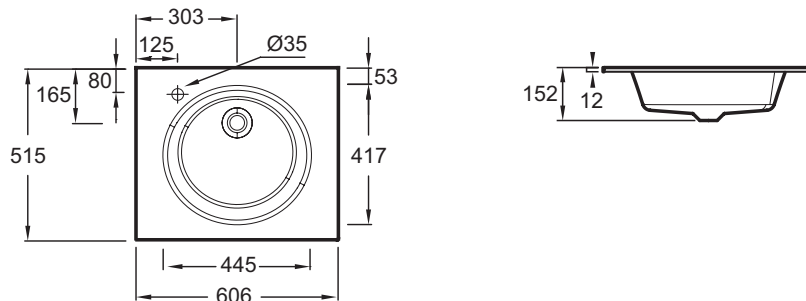

**EB2560**

**Collection:** ODÉON RIVE GAUCHE

**Finish\*:**

**Features**

- **DIMENSIONS:** 60.60 x 51.50 cm
- **MATERIAL:** Glass
- **FAUCET DRILLING:** Percé 1 trou
- **INSTALLATION:** STANDARD
- **OVERFLOW:** With overflow hole
- **PRODUCT INCLUDED:** (Tap not included)
- **WEIGHT:** 10.5 kg
- **INSTALLATION TYPE:** Countertop
- **TAP DRILLING:** 1 tap hole
- **GROUND/UNGROUND:** Without ground underside, for installation without furniture or countertop
- **NUMBER OF VANITY BASINS FOR VANITY TOPS:** Single basin vanity top
- No overflow

**Technical drawing**

Product Specification: Vanity top frosted glass 61 cm. EB2560. Collection: ODÉON RIVE GAUCHE. DIMENSIONS: 60.60 x 51.50 cm. WEIGHT: 10.5 kg. MATERIAL: Glass. INSTALLATION TYPE: Countertop. FAUCET DRILLING: Percé 1 trou. TAP DRILLING: 1 tap hole. INSTALLATION: STANDARD. GROUND/UNGROUND: Without ground underside, for installation without furniture or countertop. OVERFLOW: With overflow hole. NUMBER OF VANITY BASINS FOR VANITY TOPS: Single basin vanity top. PRODUCT INCLUDED: (Tap not included). No overflow.