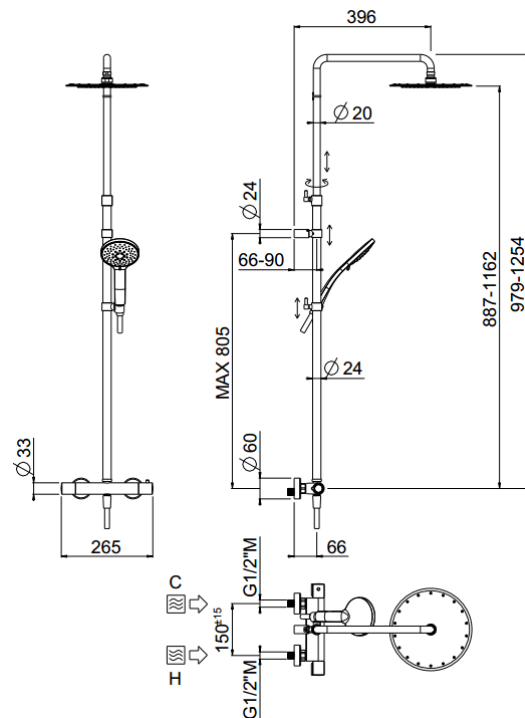

## TECHNICAL INFORMATION

Bridge telescopic shower column including exposed thermostatic mixer with diverter and brass handles, turning bar with adjustable mounting. Round ultra-thin shower head, Ø240, non-liming, inspectable and serviceable in chromed stainless steel. 3 jets non-liming shower in ABS. Smooth double anti-torsion PVC flexible hose, cm 150. CHROME

## FEATURES

rain jet

central jet

side jet

double anti-torsion

adjustable telescopic shower column

inspectable round

## TECHNICAL DRAWING