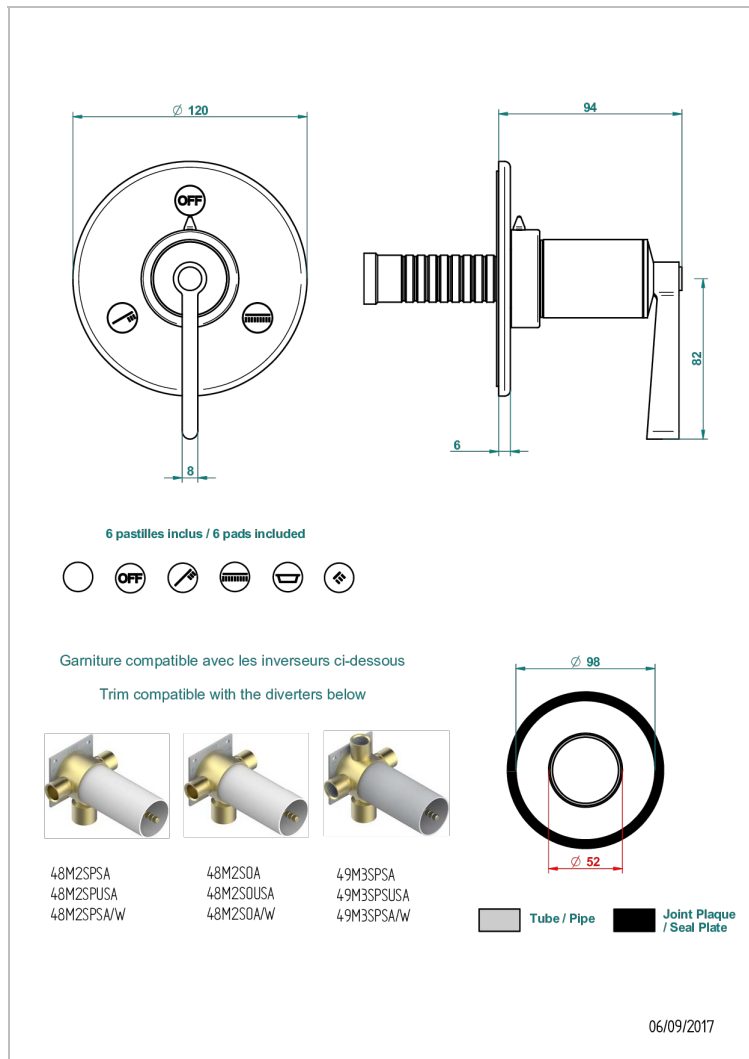

FAUBOURG - БЕЛЫЙ ФАРФОР - С РУКОЯТКАМИ

G2J-48M2SB

Trim for wall mounted diverter, 2 ways - ref. 48M2 and 3 ways - ref. 49M3

ХАРАКТЕРИСТИКИ

- Faubourg - белый фарфор - с рукоятками
- Trim for wall mounted diverter, 2 ways - ref. 48M2 and 3 ways - ref. 49M3

СВЯЗАННЫЕ ТОВАРНЫЕ ПОЗИЦИИ

- Ref. G00-48M2SOA Wall mounted 3-way diverter with ceramic cartridge for concealed installation- 1 inlet 3/4" and 2 outlets 1/2" without stop position, without trim
- Ref. G00-48M2SPSA Wall mounted 3-way diverter with ceramic cartridge for concealed installation, 1 inlet 3/4" and 2 outlets 1/2" with stop position, without trim
- Ref. G00-49M3SPSA Wall mounted 4-way diverter with ceramic cartridge for concealed installation- 1 inlet 3/4" and 3 outlets 1/2" with stop position, without trim