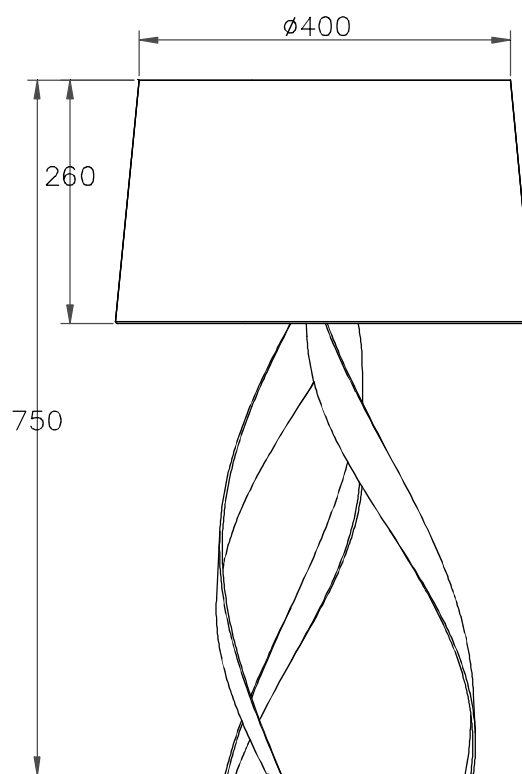

8 (800) 500-70-36
hello@barcelonadesign.ru
www.barcelonadesign.ru

Luminaire		Measurem.		Lamp	
Code	10-1824-BW-T002	Code	10-1824-BW-T002	Code	DLX EL FCY 18W827E27
Name	Sobremesa MEDUSA 18W tela T002	Name	Sobremesa MEDUSA 18W tela T002	Number	1
Line	Eulumdat	Date	09-07-2013	Position	
Efficiency	58.98%	Coordinate system	CG	Total Flux	1100.00 lm
Maximum value	147.55 cd	Position	C=0.00 G=35.00	Double Symmetrical	
Round Luminaire	Diam.	450 mm	Height	260 mm	
Round Luminous Area	Diam.	450 mm	Height	260 mm	
Horizontal Luminous Area	0.159043 m2		Emitting area on Plane 180°	0.117000 m2	
Emitting area on Plane 0°	0.117000 m2		Emitting area on Plane 270°	0.117000 m2	
Emitting area on Plane 90°	0.117000 m2		Glare area at 76°	0.152001 m2	
Symmetry Type	Double Symmetrical		Maximum Gamma Angle	180	
Measurement Distance	0.00		Measurement Flux	1100.00 lm	
Operator	Asselum T2		Source voltage		
Temperature	25.00 °C		Source current		
Humidity	60.00 %		Photocell		
Notes					

Luminaire Lamps					
Line	Code	Name	Flux [lm]	Pow. [W]	Q.ty
Eulumdat	DLX EL FCY 18W827E27	DLX EL FCY 18W827E27 - 18.00 W	1100.00	18.00	1
C.I.E.	46 82 96 70 59	D DIN 5040	B31		
F UTE	0.41 F + 0.18 T	B NBN	BZ 5 / 1 / BZ 4		

Diam=450mm

C Halfplanes

180.0 — 0.0
270.0 — 90.0

ULOR 17.77 %
DLOR 41.21 %
RN 30.13 %

Продажа дизайнерской мебели,
света и аксессуаров
по всей России

8 (800) 500-70-36
hello@barcelonadesign.ru
www.barcelonadesign.ru