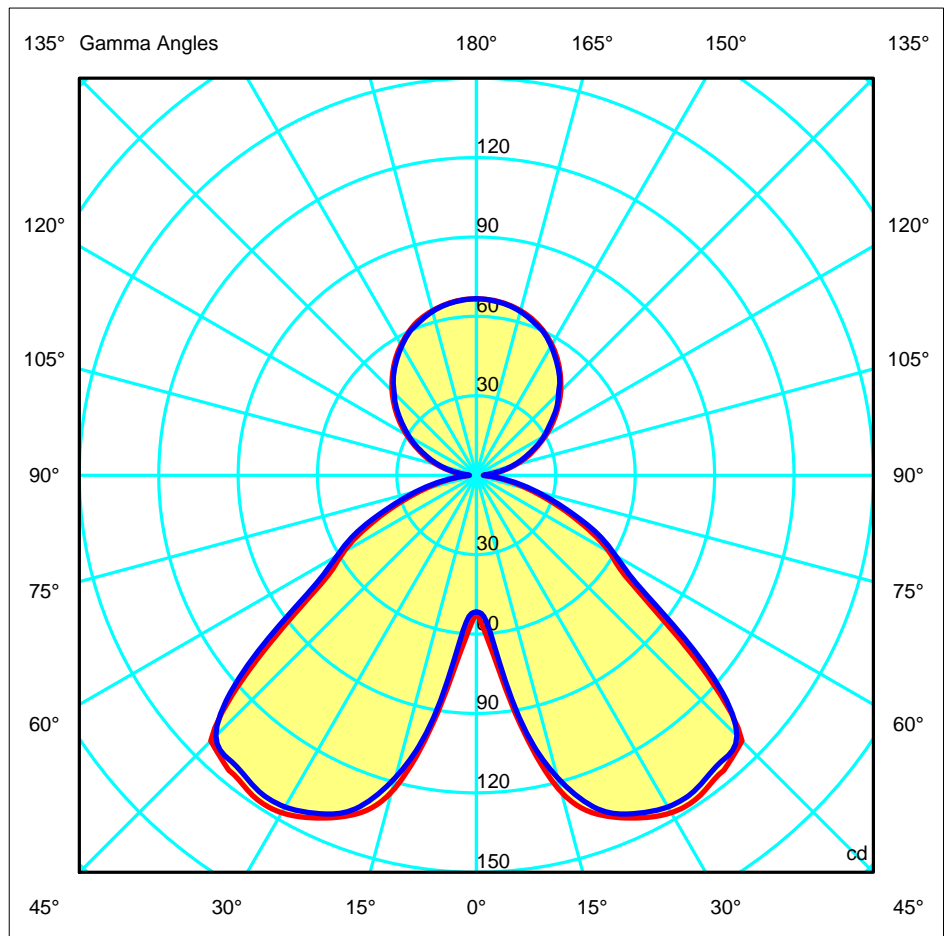

Продажа дизайнерской мебели,
света и аксессуаров
по всей России

8 (800) 500-70-36
hello@barcelonadesign.ru
www.barcelonadesign.ru

Luminaire		Measurem.		Lamp	
Code	10-1824-BW-T002	Code	10-1824-BW-T002	Code	DLX EL FCY 18W827E27
Name	Sobremesa MEDUSA 18W tela T002	Name	Sobremesa MEDUSA 18W tela T002	Number	1
Line	Eulumdat	Date	09-07-2013	Position	
Efficiency	58.98%	Coordinate system	CG	Total Flux	1100.00 lm
Maximum value	147.55 cd	Position	C=0.00 G=35.00	Double Symmetrical	
Round Luminaire	Diam.	450 mm	Height	260 mm	
Round Luminous Area	Diam.	450 mm	Height	260 mm	
Horizontal Luminous Area	0.159043 m2		Emitting area on Plane 180°	0.117000 m2	
Emitting area on Plane 0°	0.117000 m2		Emitting area on Plane 270°	0.117000 m2	
Emitting area on Plane 90°	0.117000 m2		Glare area at 76°	0.152001 m2	
Symmetry Type	Double Symmetrical		Maximum Gamma Angle	180	
Measurement Distance	0.00		Measurement Flux	1100.00 lm	
Operator	Asselum T2		Source voltage		
Temperature	25.00 °C		Source current		
Humidity	60.00 %		Photocell		
Notes					

Luminaire Lamps					
Line	Code	Name	Flux [lm]	Pow. [W]	Q.ty
Eulumdat	DLX EL FCY 18W827E27	DLX EL FCY 18W827E27 - 18.00 W	1100.00	18.00	1
C.I.E.	46 82 96 70 59	D DIN 5040	B31		
F UTE	0.41 F + 0.18 T	B NBN	BZ 5 / 1 / BZ 4		

Diam=450mm

C Halfplanes

180.0 — 0.0
270.0 — 90.0

ULOR 17.77 %
DLOR 41.21 %
RN 30.13 %