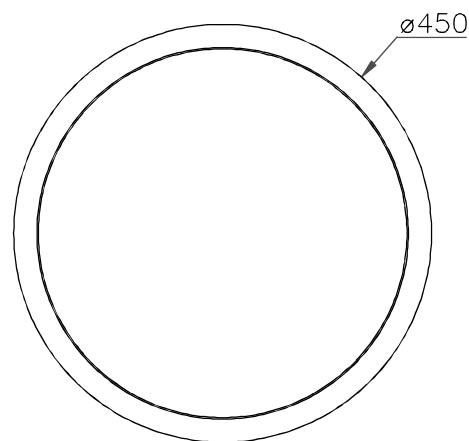

8 (800) 500-70-36
hello@barcelonadesign.ru
www.barcelonadesign.ru

Luminaire		Measurem.		Lamp	
Code	10-1824-BW-T002	Code	10-1824-BW-T002	Code	DLX EL FCY 18W827E27
Name	Sobremesa MEDUSA 18W tela T002	Name	Sobremesa MEDUSA 18W tela T002	Number	1
Line	Eulumdat	Date	09-07-2013	Position	
Efficiency	58.98%	Coordinate system	CG	Total Flux	1100.00 lm
Maximum value	147.55 cd	Position	C=0.00 G=35.00	Double Symmetrical	
Round Luminaire	Diam.	450 mm	Height	260 mm	
Round Luminous Area	Diam.	450 mm	Height	260 mm	
Horizontal Luminous Area	0.159043 m2		Emitting area on Plane 180°	0.117000 m2	
Emitting area on Plane 0°	0.117000 m2		Emitting area on Plane 270°	0.117000 m2	
Emitting area on Plane 90°	0.117000 m2		Glare area at 76°	0.152001 m2	
Symmetry Type	Double Symmetrical		Maximum Gamma Angle	180	
Measurement Distance	0.00		Measurement Flux	1100.00 lm	
Operator	Asselum T2		Source voltage		
Temperature	25.00 °C		Source current		
Humidity	60.00 %		Photocell		
Notes					

Luminaire Lamps					
Line	Code	Name	Flux [lm]	Pow. [W]	Q.ty
Eulumdat	DLX EL FCY 18W827E27	DLX EL FCY 18W827E27 - 18.00 W	1100.00	18.00	1
C.I.E.	46 82 96 70 59	D DIN 5040	B31		
F UTE	0.41 F + 0.18 T	B NBN	BZ 5 / 1 / BZ 4		

Diam=450mm

C Halfplanes

180.0 — 0.0
270.0 — 90.0

ULOR 17.77 %
DLOR 41.21 %
RN 30.13 %

Продажа дизайнерской мебели,
света и аксессуаров
по всей России

8 (800) 500-70-36
hello@barcelonadesign.ru
www.barcelonadesign.ru