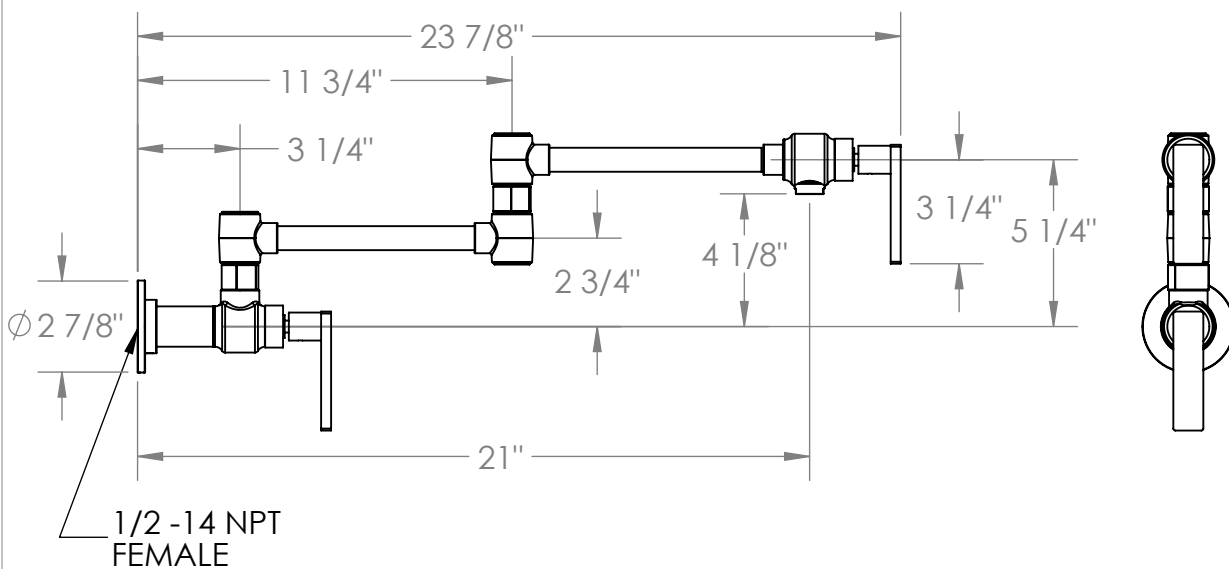

70-7.8-RNS4

Wall Mounted Pot Filler

WATERMARK DESIGNS 9/9/2019

350 Dewitt Ave Brooklyn NY 11207 USA T 718 257 2800 F 718 257 2144 info@watermark-designs.com