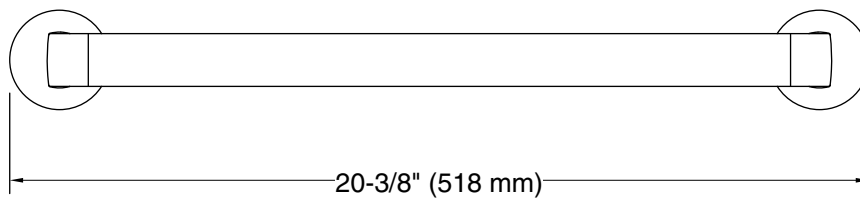

Technical Information

All product dimensions are nominal.

Installation Type: Wall-mount

Material: Zinc, Stainless Steel

Notes

Install this product according to the installation instructions.

WARNING: Risk of personal injury. The wall plates on the grab bar must be mounted to a brace between the wall studs. This will ensure that the weight of the user is adequately supported.

ADA compliant when installed to the specific requirements of these regulations.