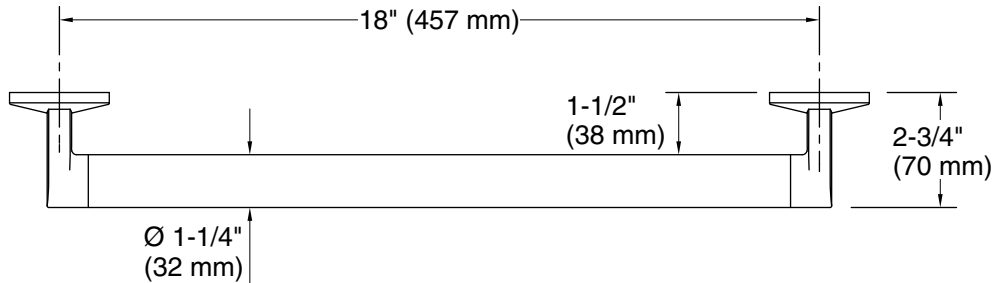

Technical Information

All product dimensions are nominal.

Installation Type: Wall-mount

Material: Zinc, Stainless Steel

Notes

Install this product according to the installation instructions.

WARNING: Risk of personal injury. The wall plates on the grab bar must be mounted to a brace between the wall studs. This will ensure that the weight of the user is adequately supported.

ADA compliant when installed to the specific requirements of these regulations.